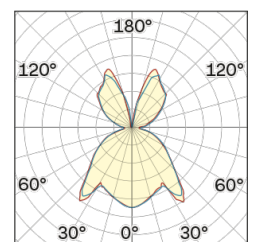

Lighting Type: Indirect

Light Distribution: Symmetric

COLOR

● 27, Rame opaco

Semispherical

Discover
Souvlaki