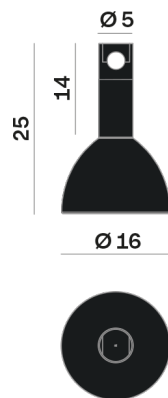

Interior

Glass: Glass semispherical

LED

MID POWER LED

3.000 K

CRI 90

48V 320 mA

Macadam step 2

Lighting Type: Indirect

Light Distribution: Symmetric

COLOR

● 27, Rame opaco

Semispherical

Discover
Souvlaki