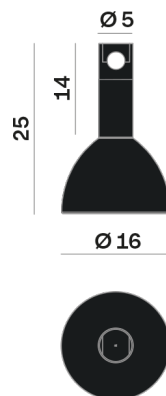

Interior

Glass: Glass semispherical

LED

MID POWER LED

2.700 K

CRI 90

48V 320 mA

Macadam step 2

Lighting Type: Indirect

Light Distribution: Symmetric

COLOR

● 27, Rame opaco

Semispherical

Discover

Souvlaki