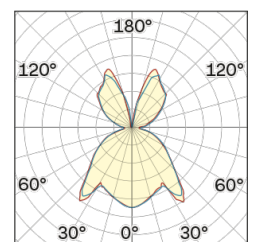

Lighting Type: Indirect

Light Distribution: Symmetric

COLOR

● 27, Rame opaco

Semispherical

Discover

Souvlaki