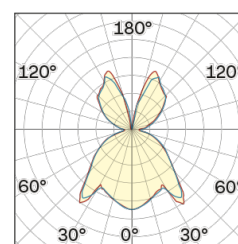

Lighting Type: Indirect

Light Distribution: Symmetric

COLOR

● 27, Rame opaco

Semispherical

Discover
Souvlaki