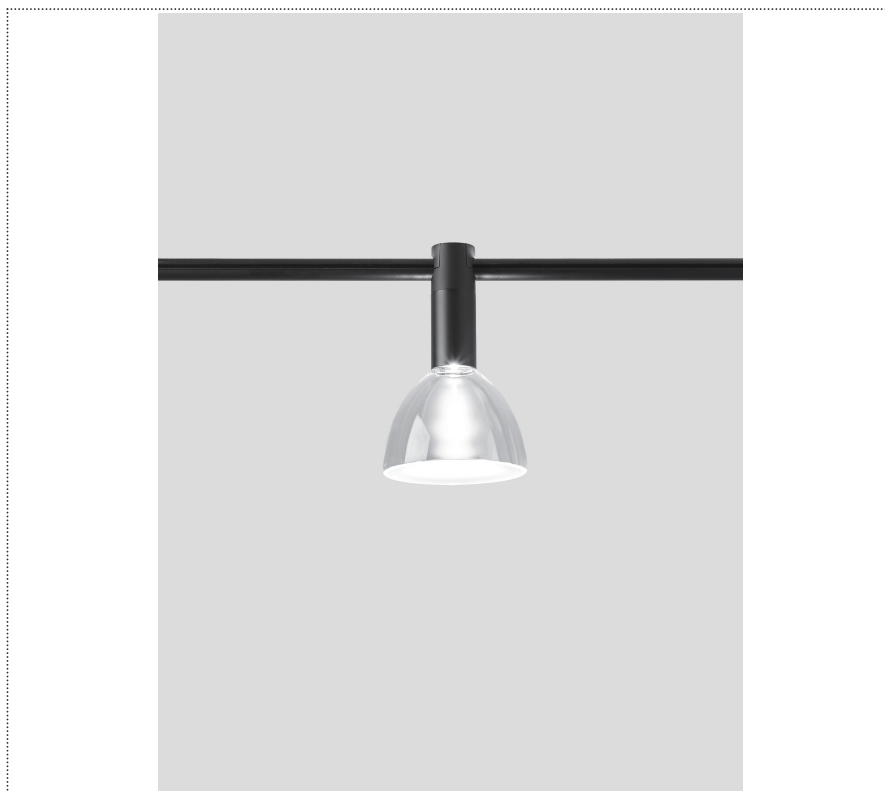

SOUVLAKI

FARETTO A BINARIO CON DIFFUSORE IN VETRO

ASVSV 001 27 PL1

GENERAL

System

Track

IP20

Lumen: 929

Interior

Glass: Glass semispherical

LED

MID POWER LED

3.000 K

CRI 90

48V 320 mA

Macadam step 2

LED Life L80 B50 > 55.400 h

Classe Energetica: F

ELECTRICAL

48V

11,6 W

Classe 3

Driver included

OPTICAL | PHOTOMETRIC

Lighting Type: Indirect

Light Distribution: Symmetric