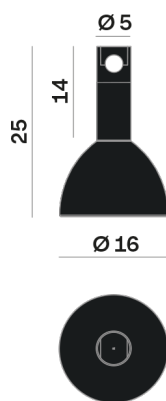

Interior

Glass: Glass semispherical

LED

MID POWER LED

3.000 K

CRI 90

48V 320 mA

Macadam step 2

Lighting Type: Indirect

Light Distribution: Symmetric

COLOR

● 27, Rame opaco

Semispherical

Discover
Souvlaki