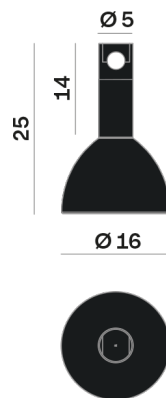

COLOR

● 27, Rame opaco

Semispherical

Discover

Souvlaki