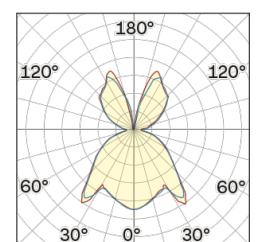

COLOR

● 26, Bronzo opaco

Semispherical

Discover

Souvlaki