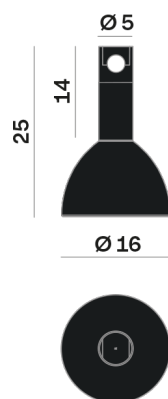

Interior

Glass: Glass semispherical

LED

MID POWER LED

3.000 K

CRI 90

48V 320 mA

Macadam step 2

Lighting Type: Indirect

Light Distribution: Symmetric

COLOR

● 26, Bronzo opaco

Semispherical

Discover

Souvlaki