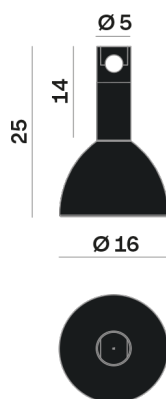

COLOR

● 26, Bronzo opaco

Semispherical

Discover
Souvlaki