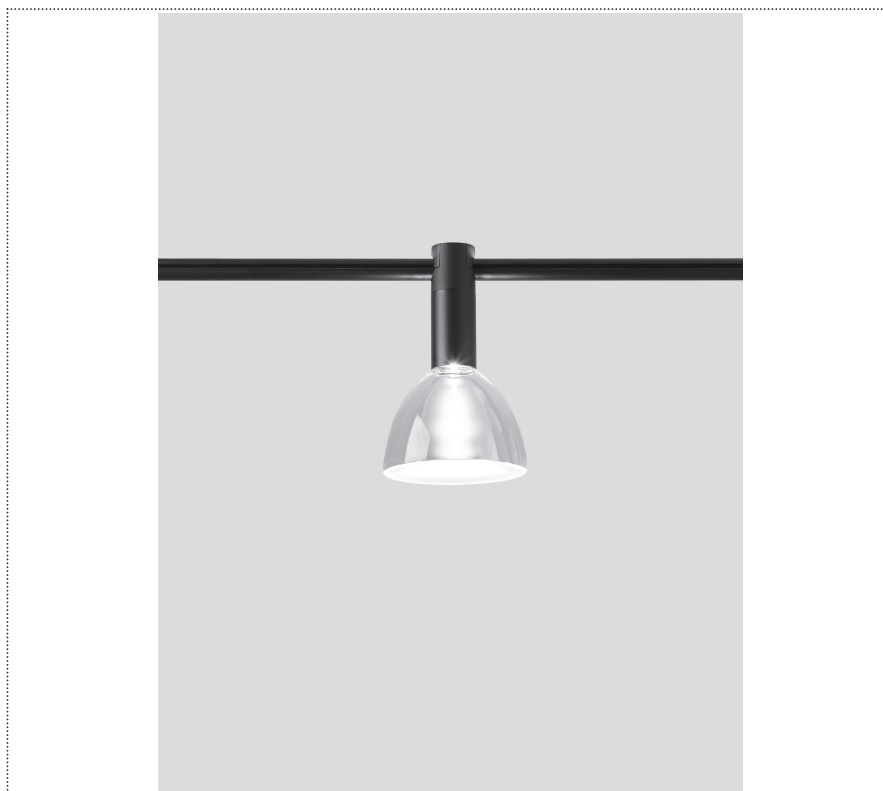

SOUVLAKI

FARETTO A BINARIO CON DIFFUSORE IN VETRO

ASVSV 001 26 ZL0

GENERAL

System

Track

IP20

Lumen: 898

Interior

Glass: Glass semispherical

LED

MID POWER LED

2.700 K

CRI 90

48V 320 mA

Macadam step 2

LED Life L80 B50 > 55.400 h

Classe Energetica: F

ELECTRICAL

48V

11,6 W

Classe 3

Driver included

OPTICAL | PHOTOMETRIC

Lighting Type: Indirect

Light Distribution: Symmetric