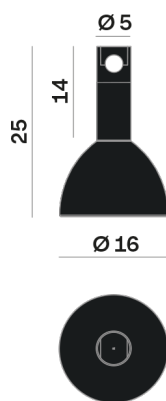

COLOR

● 26, Bronzo opaco

Semispherical

Discover
Souvlaki