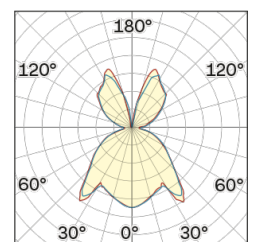

COLOR

● 26, Bronzo opaco

Semispherical

Discover

Souvlaki