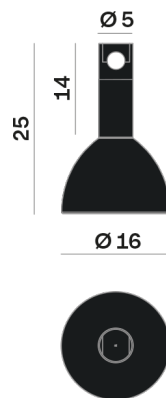

COLOR

● 26, Bronzo opaco

Semispherical

Discover

Souvlaki