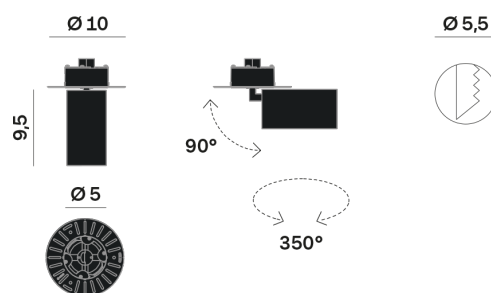

Lighting Type: direct

Light Distribution: Symmetric

COLOR

● 62, Nero (opaco)

Discover

Souvlaki

* recessed driver

Lens 36°