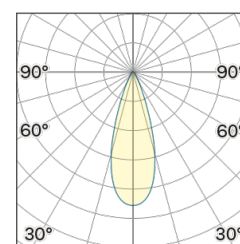

Lighting Type: direct

Light Distribution: Symmetric

COLOR

● 62, Nero (opaco)

Discover

Souvlaki

* recessed driver

Lens 36°