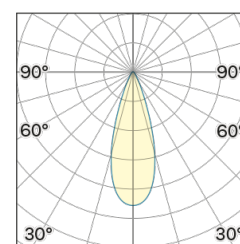

Lighting Type: direct

Light Distribution: Symmetric

COLOR

● 32, Canna di fucile

* recessed driver

Lens 36°

Discover
Souvlaki