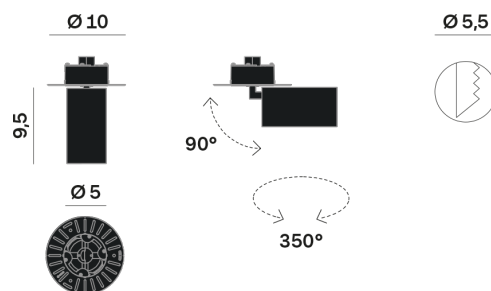

Interior

Lens Beam: 36°

LED

MID POWER LED

3.000 K

CRI 90

300 mA SELV60

Macadam step 2

LED Life L80 B50 > 55.400 h

Classe Energetica: F

ELECTRICAL

300 mA SELV60

10.8 W

Classe 3

Driver not included

OPTICAL | PHOTOMETRIC

Lighting Type: direct

Light Distribution: Symmetric

COLOR

● 32, Canna di fucile

* recessed driver

Lens 36°

Discover
Souvlaki