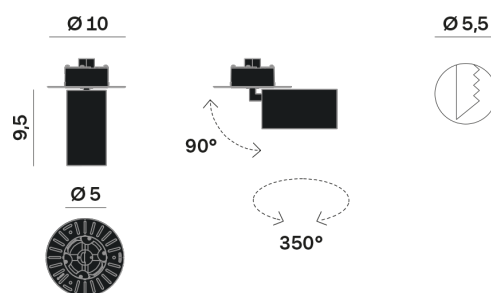

Interior

Lens Beam: 36°

LED

MID POWER LED

2.700 K

CRI 90

300 mA SELV60

Macadam step 2

LED Life L80 B50 > 55.400 h

Classe Energetica: F

ELECTRICAL

300 mA SELV60

10.8 W

Classe 3

Driver not included

OPTICAL | PHOTOMETRIC

Lighting Type: direct

Light Distribution: Symmetric

COLOR

● 26, Bronzo opaco

* recessed driver

Lens 36°

Discover
Souvlaki