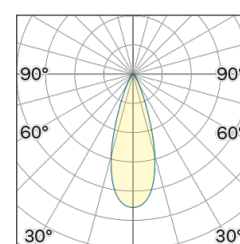

Lighting Type: direct

Light Distribution: Symmetric

COLOR

● 26, Bronzo opaco

* recessed driver

Lens 36°

Discover
Souvlaki