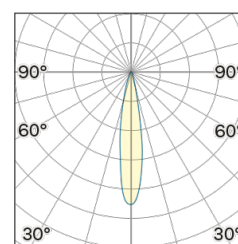

Lighting Type: direct

Light Distribution: Symmetric

COLOR

● 35, Nichel opaco

Lens 18°

* recessed driver

Discover
Souvlaki