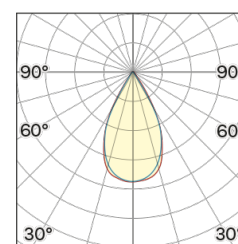

Lighting Type: direct

Light Distribution: Symmetric

COLOR

63, Bianco (opaco)

Lens 60°

* built-in driver

Discover
Souvlaki