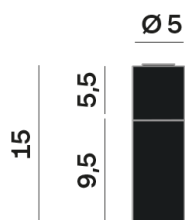

Interior

Lens Beam: 60°

LED

MID POWER LED

2.700 K

CRI 90

220- 240V 50Hz

Macadam step 2

LED Life L80 B50 > 55.400 h

Classe Energetica: F

ELECTRICAL

220- 240V 50Hz

9,5 W

Classe 1

Driver included

OPTICAL | PHOTOMETRIC

Lighting Type: direct

Light Distribution: Symmetric

COLOR

63, Bianco (opaco)

Lens 60°

* built-in driver

Discover
Souvlaki