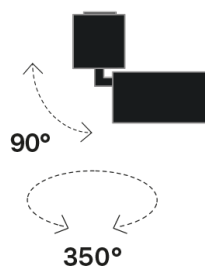

Lighting Type: direct

Light Distribution: Symmetric

COLOR

63, Bianco (opaco)

Lens 60°

* built-in driver

Discover
Souvlaki