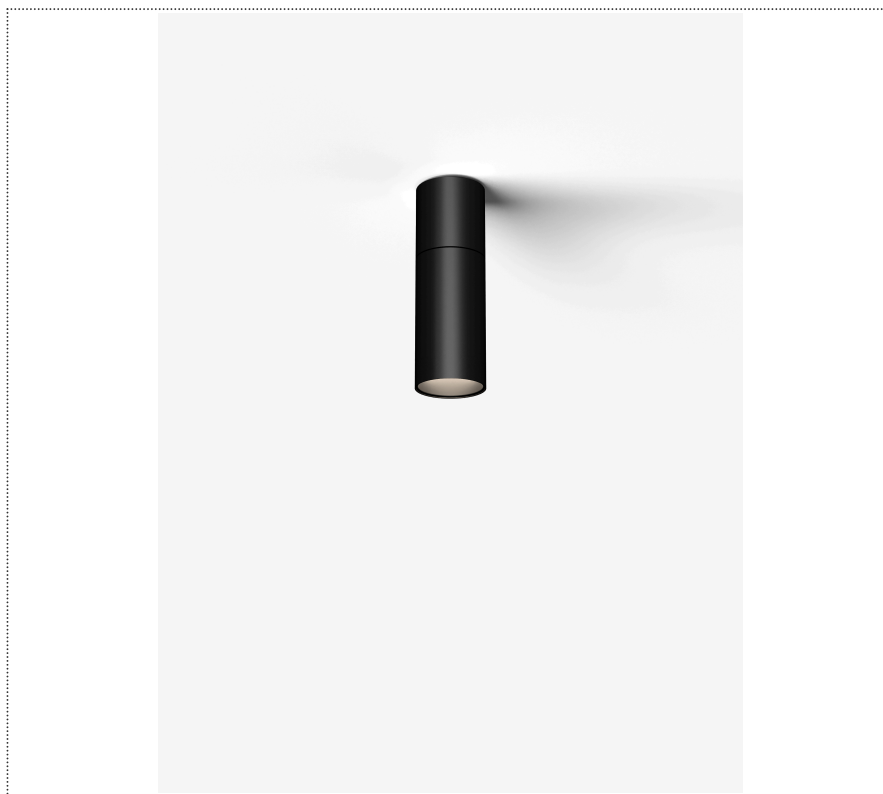

SOUVLAKI STANDALONE

FARETTO A PLAFONE ORIENTABILE Ø 50MM CON DRIVER INTEGRATO

1SVH4 004 63 ZL0

GENERAL

Ceiling

Surface

IP20

Lumen: 694

Interior

Lens Beam: 60°

LED

MID POWER LED

2.700 K

CRI 90

220- 240V 50Hz

Macadam step 2

LED Life L80 B50 > 55.400 h

Classe Energetica: F

ELECTRICAL

220- 240V 50Hz

9,5 W

Classe 1

Driver included

OPTICAL | PHOTOMETRIC

Lighting Type: direct

Light Distribution: Symmetric

COLOR

63, Bianco (opaco)