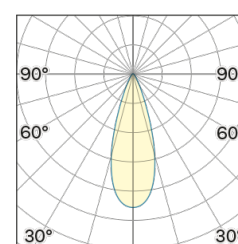

Lighting Type: direct

Light Distribution: Symmetric

COLOR

● 35, Nichel opaco

Lens 36°

* built-in driver

Discover
Souvlaki