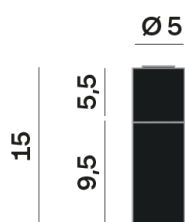

Interior

Lens Beam: 36°

LED

MID POWER LED

3.000 K

CRI 90

220- 240V 50Hz

Macadam step 2

LED Life L80 B50 > 55.400 h

Classe Energetica: F

ELECTRICAL

220- 240V 50Hz

9,5 W

Classe 1

Driver included

OPTICAL | PHOTOMETRIC

Lighting Type: direct

Light Distribution: Symmetric

COLOR

● 35, Nichel opaco

Lens 36°

* built-in driver

Discover
Souvlaki