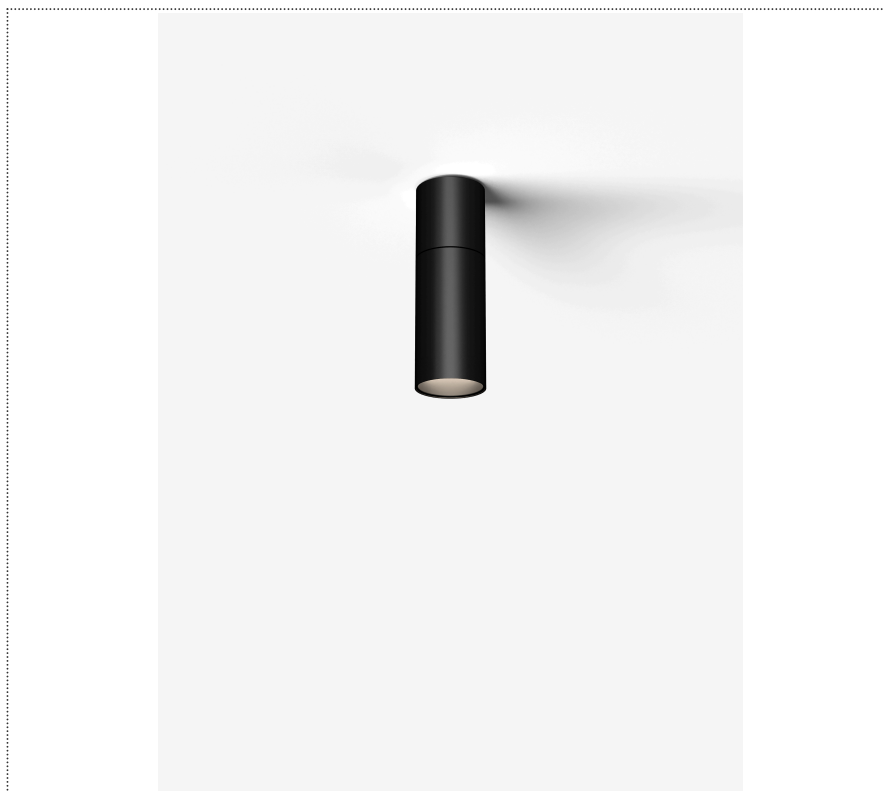

SOUVLAKI STANDALONE

FARETTO A PLAFONE ORIENTABILE Ø 50MM CON DRIVER INTEGRATO

1SVH4 003 35 ZL1

GENERAL

Ceiling

Surface

IP20

Lumen: 684

Interior

Lens Beam: 36°

LED

MID POWER LED

3.000 K

CRI 90

220- 240V 50Hz

Macadam step 2

LED Life L80 B50 > 55.400 h

Classe Energetica: F

ELECTRICAL

220- 240V 50Hz

9,5 W

Classe 1

Driver included

OPTICAL | PHOTOMETRIC

Lighting Type: direct

Light Distribution: Symmetric

COLOR

● 35, Nichel opaco