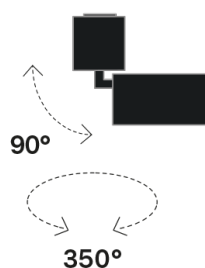

Lighting Type: direct

Light Distribution: Symmetric

COLOR

● 35, Nichel opaco

Lens 36°

* built-in driver

Discover
Souvlaki