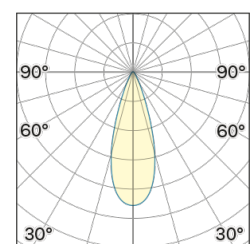

Lighting Type: direct

Light Distribution: Symmetric

COLOR

● 35, Nichel opaco

Lens 36°

* built-in driver

Discover
Souvlaki