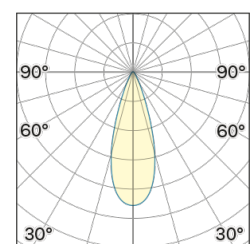

Lighting Type: direct

Light Distribution: Symmetric

COLOR

● 32, Canna di fucile

Lens 36°

* built-in driver

Discover

Souvlaki