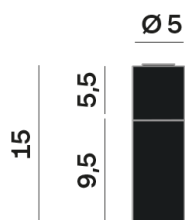

COLOR

● 26, Bronzo opaco

Lens 24°

* built-in driver

Discover
Souvlaki