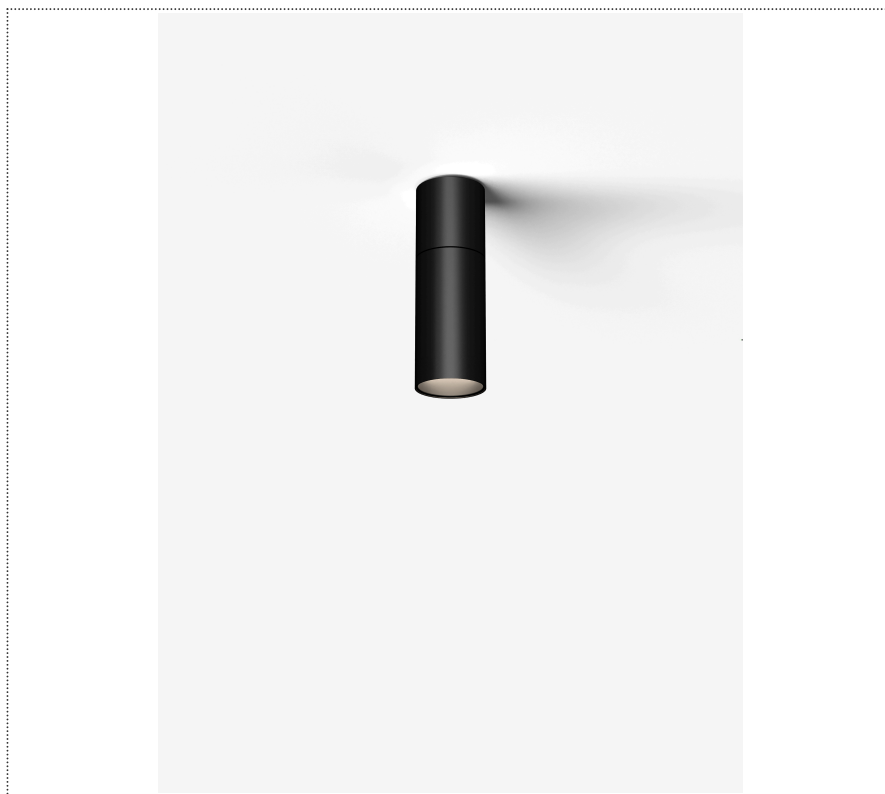

SOUVLAKI STANDALONE

FARETTO A PLAFONE ORIENTABILE Ø 50MM CON DRIVER INTEGRATO

1SVH4 003 26 ZL0

GENERAL

Ceiling

Surface

IP20

Lumen: 662

Interior

Lens Beam: 36°

LED

MID POWER LED

2.700 K

CRI 90

220- 240V 50Hz

Macadam step 2

LED Life L80 B50 > 55.400 h

Classe Energetica: F

ELECTRICAL

220- 240V 50Hz

9,5 W

Classe 1

Driver included

OPTICAL | PHOTOMETRIC

Lighting Type: direct

Light Distribution: Symmetric

COLOR

● 26, Bronzo opaco