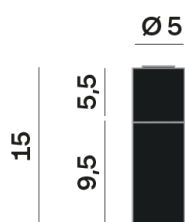

Interior

Lens Beam: 24°

LED

MID POWER LED

3.000 K

CRI 90

220- 240V 50Hz

Macadam step 2

LED Life L80 B50 > 55.400 h

Classe Energetica: F

ELECTRICAL

220- 240V 50Hz

9,5 W

Classe 1

Driver included

OPTICAL | PHOTOMETRIC

Lightning Type: direct

Light Distribution: Symmetric

COLOR

● 27, Rame opaco

Lens 24°

* built-in driver

Discover
Souvlaki