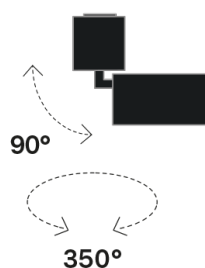

Lightning Type: direct

Light Distribution: Symmetric

COLOR

● 27, Rame opaco

Lens 24°

* built-in driver

Discover
Souvlaki