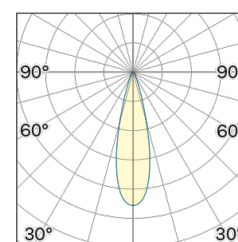

Lightning Type: direct

Light Distribution: Symmetric

COLOR

● 27, Rame opaco

Lens 24°

* built-in driver

Discover
Souvlaki