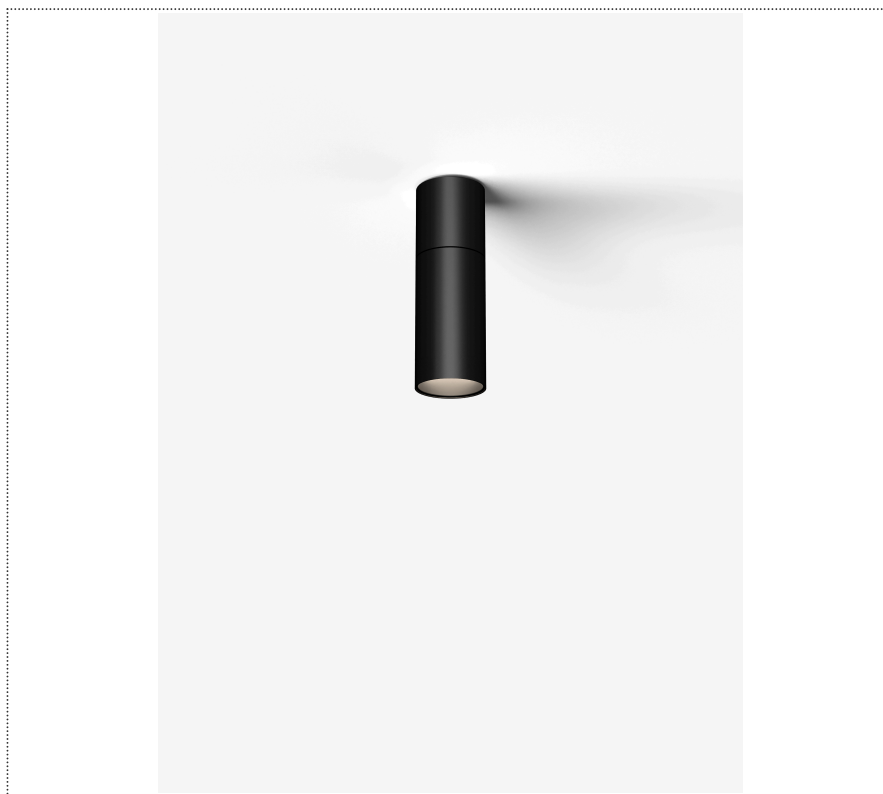

SOUVLAKI STANDALONE

FARETTO A PLAFONE ORIENTABILE Ø 50MM CON DRIVER INTEGRATO

1SVH4 002 27 ZL1

GENERAL

Ceiling

Surface

IP20

Lumen: 828

Interior

Lens Beam: 24°

LED

MID POWER LED

3.000 K

CRI 90

220- 240V 50Hz

Macadam step 2

LED Life L80 B50 > 55.400 h

Classe Energetica: F

ELECTRICAL

220- 240V 50Hz

9,5 W

Classe 1

Driver included

OPTICAL | PHOTOMETRIC

Lightning Type: direct

Light Distribution: Symmetric

COLOR

● 27, Rame opaco