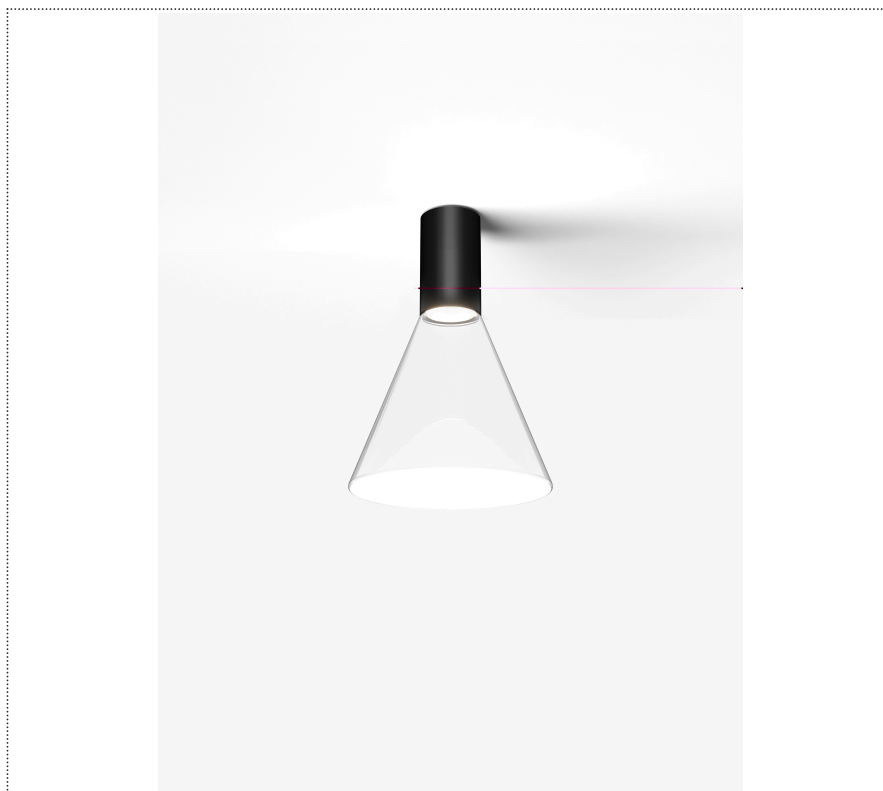

SOUVLAKI STANDALONE

FARETTO A PLAFONE CON DIFFUSORE IN VETRO

1SVH1 002 63 0L0

GENERAL

Ceiling

Surface

IP20

Lumen: 858

Interior

Glass: Glass conical

LED

MID POWER LED

2.700 K

CRI 90

300 mA SELV60

Macadam step 2

LED Life L80 B50 > 55.400 h

Classe Energetica: F

ELECTRICAL

300 mA SELV60

10,8 W

Classe 3

Driver not included