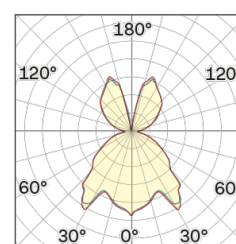

COLOR

63, Bianco (opaco)

Discover
Souvlaki

Conical