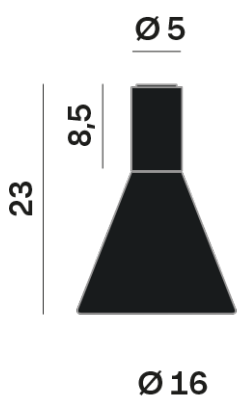

## OPTICAL | PHOTOMETRIC

Lightning Type: Indirect

Light Distribution: Symmetric

## COLOR

63, Bianco (opaco)

Discover  
Souvlaki

Conical