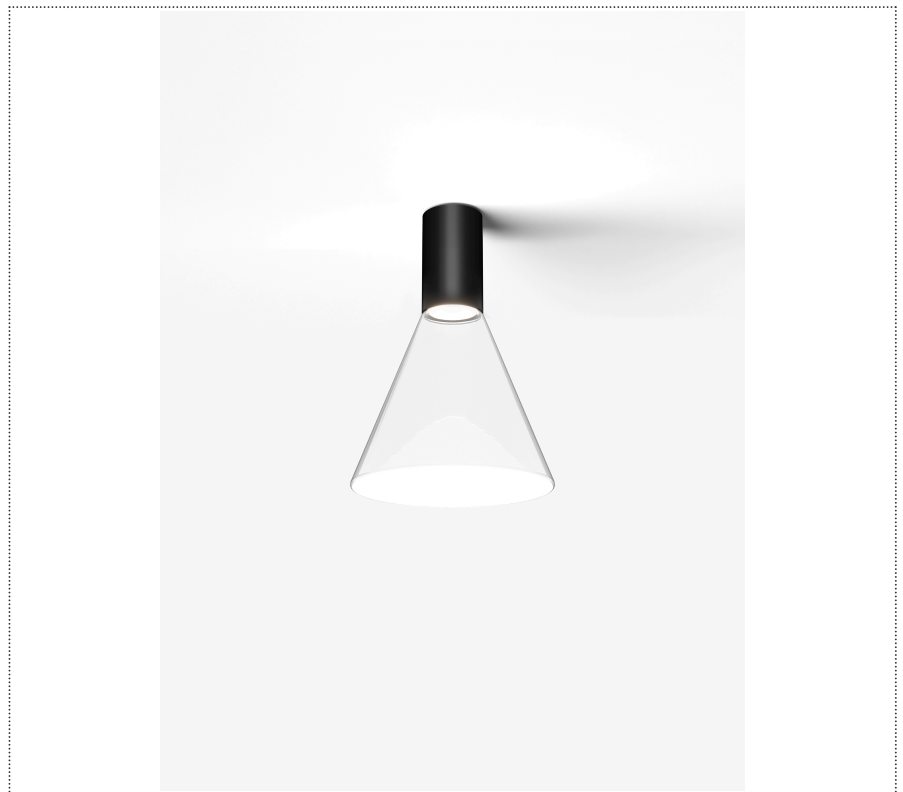

SOUVLAKI STANDALONE

FARETTO A PLAFONE CON DIFFUSORE IN VETRO

1SVH1 002 62 0L1

GENERAL

Ceiling

Surface

IP20

Lumen: 886

Interior

Glass: Glass conical

LED

MID POWER LED

3.000 K

CRI 90

300 mA SELV60

Macadam step 2

LED Life L80 B50 > 55.400 h

Classe Energetica: F

ELECTRICAL

300 mA SELV60

10,8 W

Classe 3

Driver not included