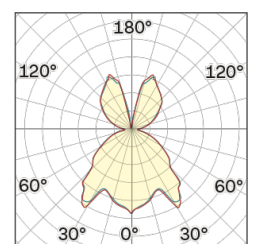

COLOR

● 62, Nero (opaco)

Discover

Souvlaki

Conical