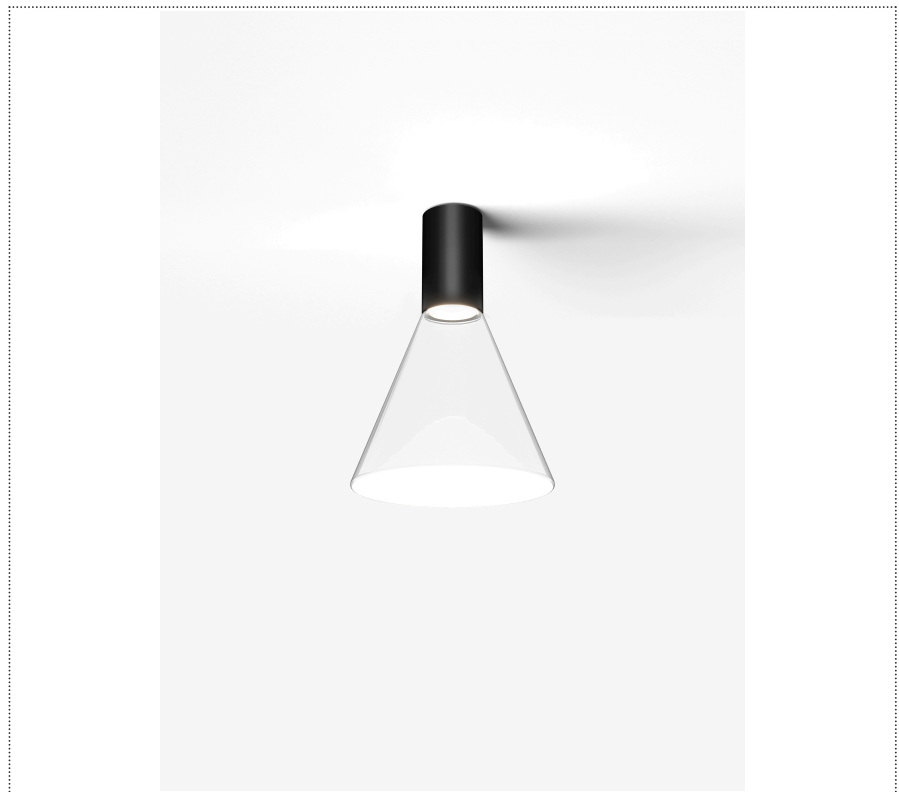

SOUVLAKI STANDALONE

FARETTO A PLAFONE CON DIFFUSORE IN VETRO

1SVH1 002 62 0L0

GENERAL

Ceiling

Surface

IP20

Lumen: 858

Interior

Glass: Glass conical

LED

MID POWER LED

2.700 K

CRI 90

300 mA SELV60

Macadam step 2

LED Life L80 B50 > 55.400 h

Classe Energetica: F

ELECTRICAL

300 mA SELV60

10,8 W

Classe 3

Driver not included