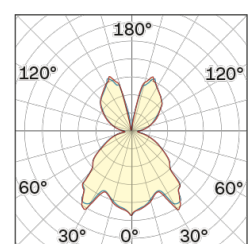

Lightning Type: Indirect

Light Distribution: Symmetric

COLOR

● 62, Nero (opaco)

Discover
Souvlaki

Conical