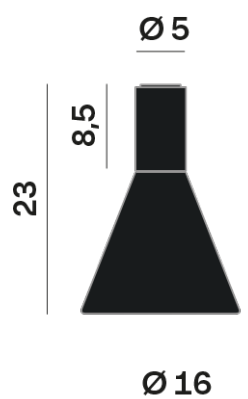

Lightning Type: Indirect

Light Distribution: Symmetric

COLOR

● 62, Nero (opaco)

Discover
Souvlaki

Conical