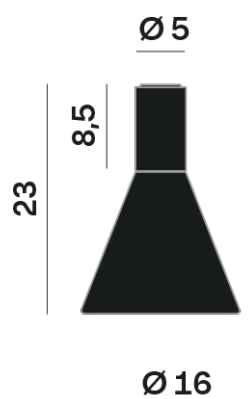

Lightning Type: Indirect

Light Distribution: Symmetric

COLOR

● 35, Nichel opaco

Discover

Souvlaki

Conical