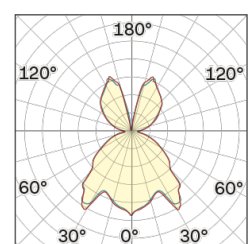

Lightning Type: Indirect

Light Distribution: Symmetric

COLOR

● 35, Nichel opaco

Discover

Souvlaki

Conical