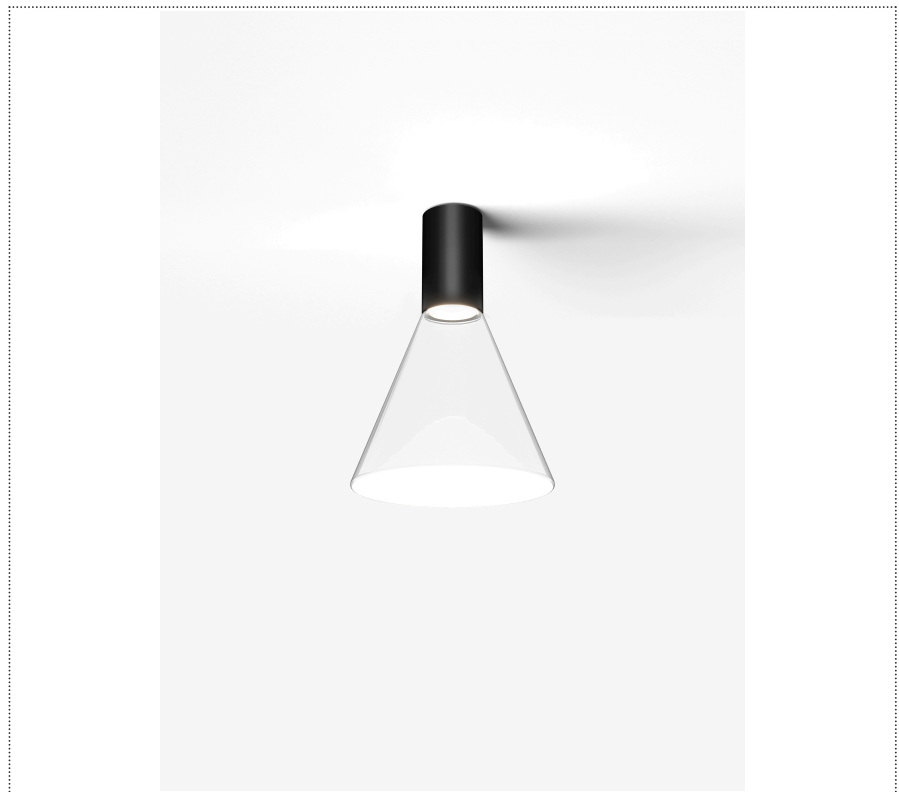

SOUVLAKI STANDALONE

FARETTO A PLAFONE CON DIFFUSORE IN VETRO

1SVH1 002 35 0L1

GENERAL

Ceiling

Surface

IP20

Lumen: 886

Interior

Glass: Glass conical

LED

MID POWER LED

3.000 K

CRI 90

300 mA SELV60

Macadam step 2

LED Life L80 B50 > 55.400 h

Classe Energetica: F

ELECTRICAL

300 mA SELV60

10,8 W

Classe 3

Driver not included