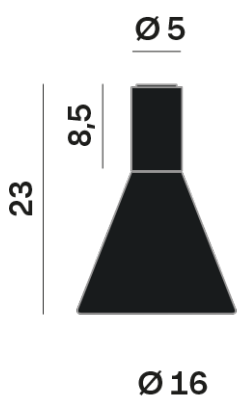

Lightning Type: Indirect

Light Distribution: Symmetric

COLOR

● 35, Nichel opaco

Discover
Souvlaki

Conical