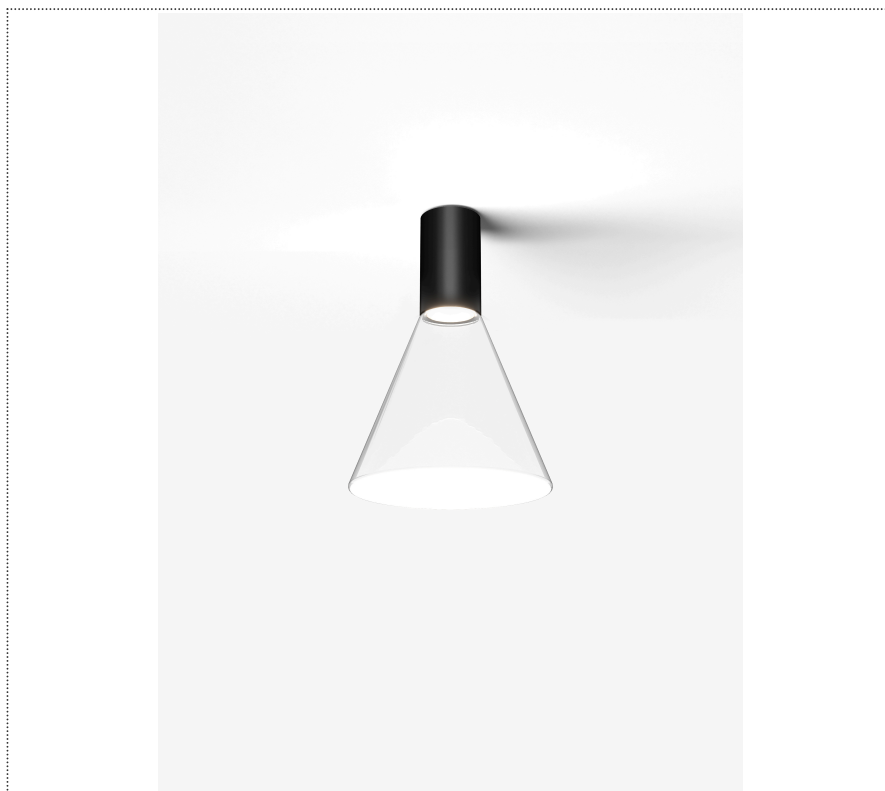

SOUVLAKI STANDALONE

FARETTO A PLAFONE CON DIFFUSORE IN VETRO

1SVH1 002 35 0L0

GENERAL

Ceiling

Surface

IP20

Lumen: 858

Interior

Glass: Glass conical

LED

MID POWER LED

2.700 K

CRI 90

300 mA SELV60

Macadam step 2

LED Life L80 B50 > 55.400 h

Classe Energetica: F

ELECTRICAL

300 mA SELV60

10,8 W

Classe 3

Driver not included