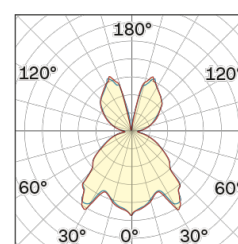

Lightning Type: Indirect

Light Distribution: Symmetric

COLOR

● 35, Nichel opaco

Discover
Souvlaki

Conical