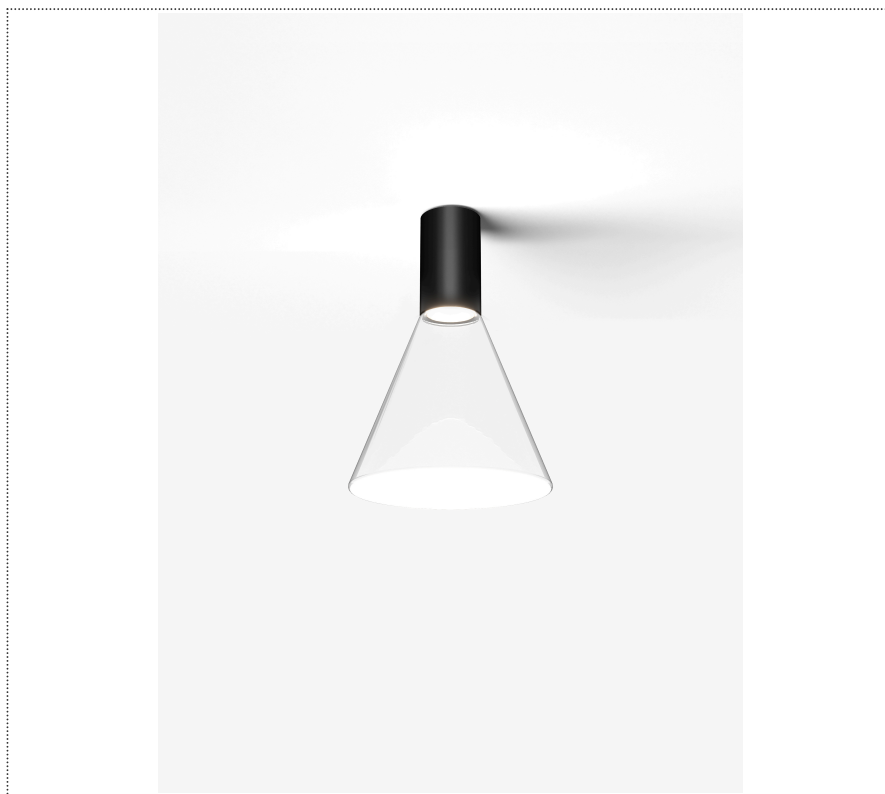

SOUVLAKI STANDALONE

FARETTO A PLAFONE CON DIFFUSORE IN VETRO

1SVH1 002 34 0L1

GENERAL

Ceiling

Surface

IP20

Lumen: 886

Interior

Glass: Glass conical

LED

MID POWER LED

3.000 K

CRI 90

300 mA SELV60

Macadam step 2

LED Life L80 B50 > 55.400 h

Classe Energetica: F

ELECTRICAL

300 mA SELV60

10,8 W

Classe 3

Driver not included