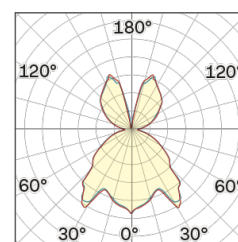

Lightning Type: Indirect

Light Distribution: Symmetric

COLOR

● 34, Oro opaco

Discover
Souvlaki

Conical