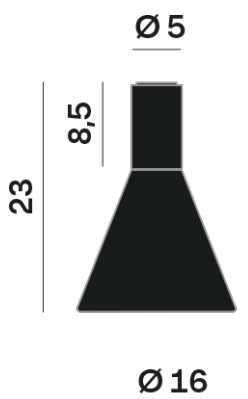

Lightning Type: Indirect

Light Distribution: Symmetric

COLOR

● 34, Oro opaco

Discover
Souvlaki

Conical