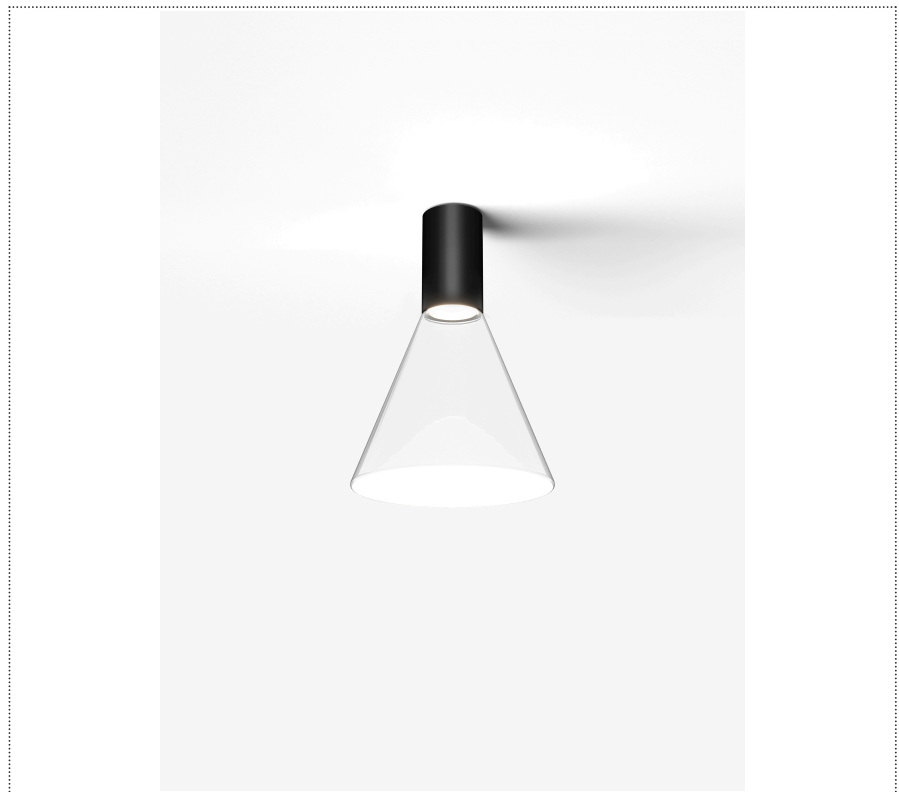

SOUVLAKI STANDALONE

FARETTO A PLAFONE CON DIFFUSORE IN VETRO

1SVH1 002 34 0L0

GENERAL

Ceiling

Surface

IP20

Lumen: 858

Interior

Glass: Glass conical

LED

MID POWER LED

2.700 K

CRI 90

300 mA SELV60

Macadam step 2

LED Life L80 B50 > 55.400 h

Classe Energetica: F

ELECTRICAL

300 mA SELV60

10,8 W

Classe 3

Driver not included