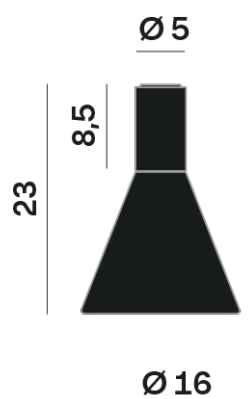

Lightning Type: Indirect

Light Distribution: Symmetric

COLOR

● 34, Oro opaco

Discover

Souvlaki

Conical