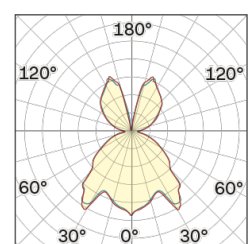

Lightning Type: Indirect

Light Distribution: Symmetric

COLOR

● 34, Oro opaco

Discover

Souvlaki

Conical