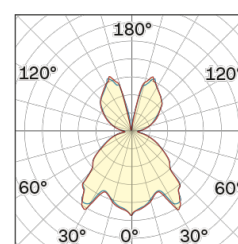

COLOR

● 32, Canna di fucile

Discover
Souvlaki

Conical