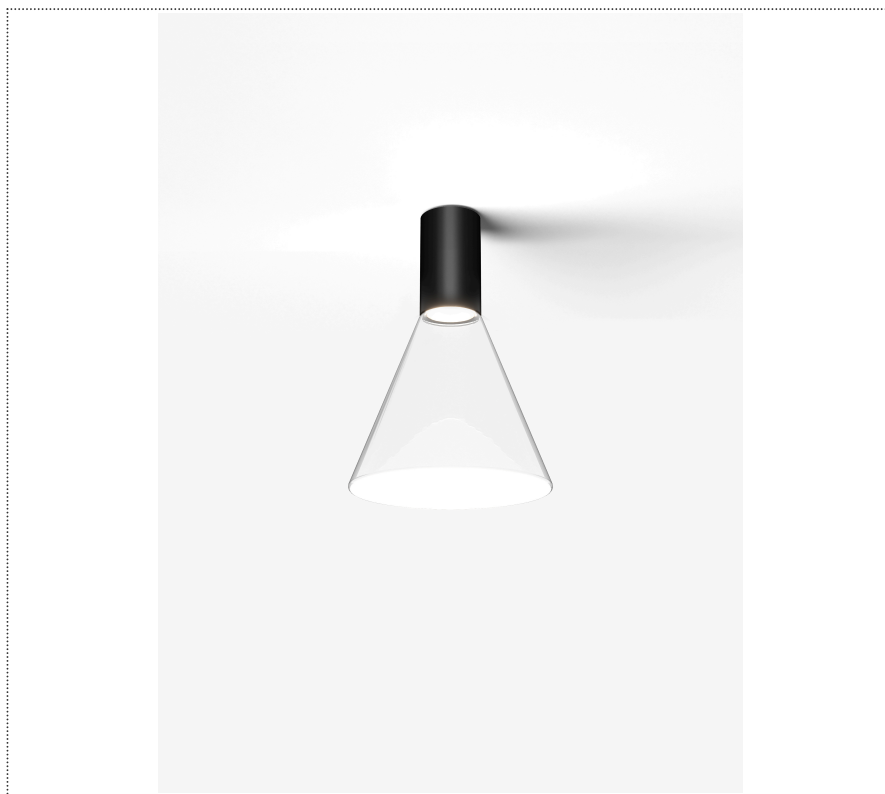

SOUVLAKI STANDALONE

FARETTO A PLAFONE CON DIFFUSORE IN VETRO

1SVH1 002 32 0L1

GENERAL

Ceiling

Surface

IP20

Lumen: 886

Interior

Glass: Glass conical

LED

MID POWER LED

3.000 K

CRI 90

300 mA SELV60

Macadam step 2

LED Life L80 B50 > 55.400 h

Classe Energetica: F

ELECTRICAL

300 mA SELV60

10,8 W

Classe 3

Driver not included