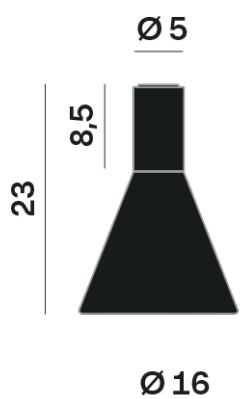

COLOR

● 32, Canna di fucile

Discover
Souvlaki

Conical