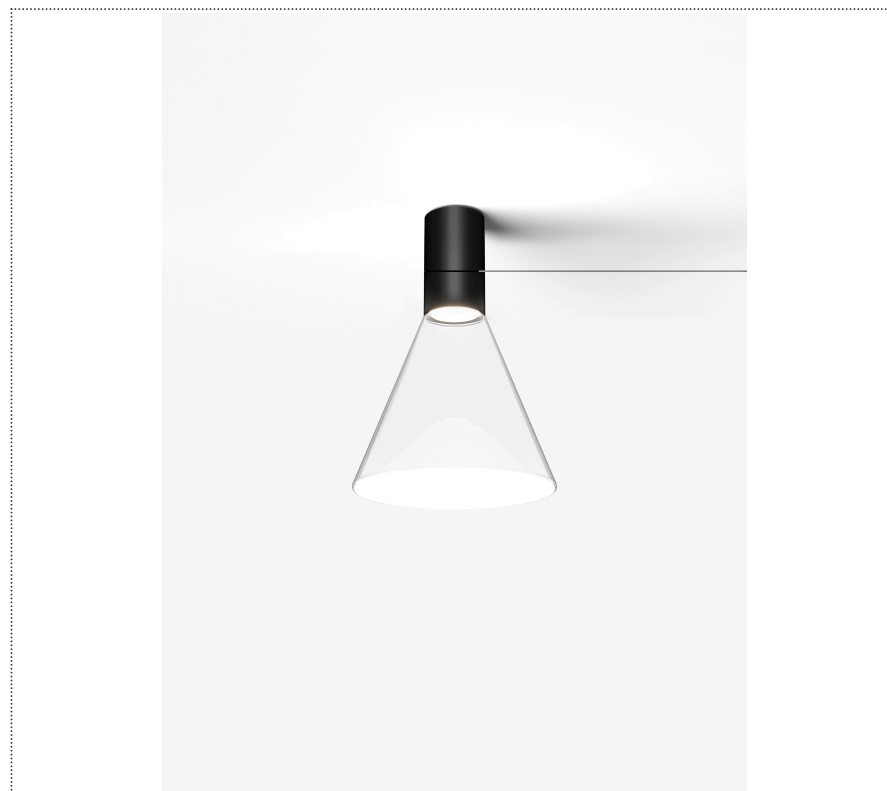

SOUVLAKI STANDALONE

FARETTO A PLAFONE CON DIFFUSORE IN VETRO

1SVH1 002 32 0L0

GENERAL

Ceiling

Surface

IP20

Lumen: 858

Interior

Glass: Glass conical

LED

MID POWER LED

2.700 K

CRI 90

300 mA SELV60

Macadam step 2

LED Life L80 B50 > 55.400 h

Classe Energetica: F

ELECTRICAL

300 mA SELV60

10,8 W

Classe 3

Driver not included