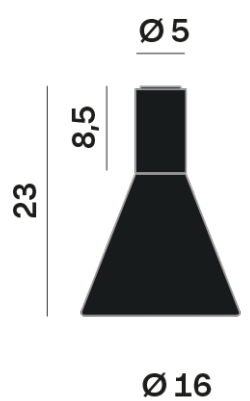

Lightning Type: Indirect

Light Distribution: Symmetric

COLOR

● 32, Canna di fucile

Discover

Souvlaki

Conical