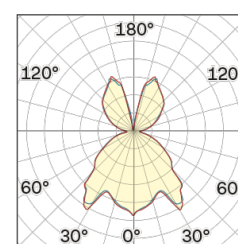

Lightning Type: Indirect

Light Distribution: Symmetric

COLOR

● 32, Canna di fucile

Discover

Souvlaki

Conical