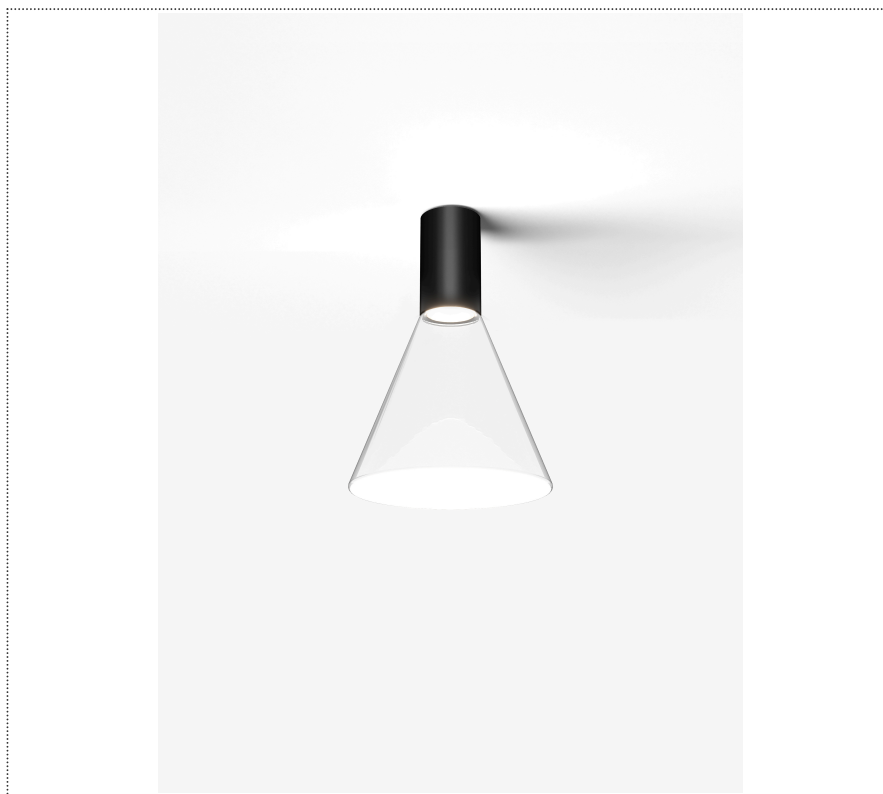

SOUVLAKI STANDALONE

FARETTO A PLAFONE CON DIFFUSORE IN VETRO

1SVH1 002 27 0L1

GENERAL

Ceiling

Surface

IP20

Lumen: 886

Interior

Glass: Glass conical

LED

MID POWER LED

3.000 K

CRI 90

300 mA SELV60

Macadam step 2

LED Life L80 B50 > 55.400 h

Classe Energetica: F

ELECTRICAL

300 mA SELV60

10,8 W

Classe 3

Driver not included