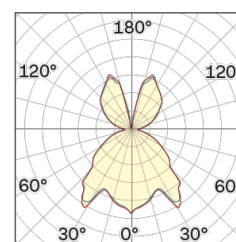

COLOR

● 27, Rame opaco

Discover
Souvlaki

Conical