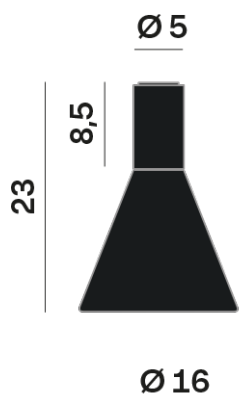

## OPTICAL | PHOTOMETRIC

Lightning Type: Indirect

Light Distribution: Symmetric

## COLOR

● 27, Rame opaco

Discover  
Souvlaki

Conical