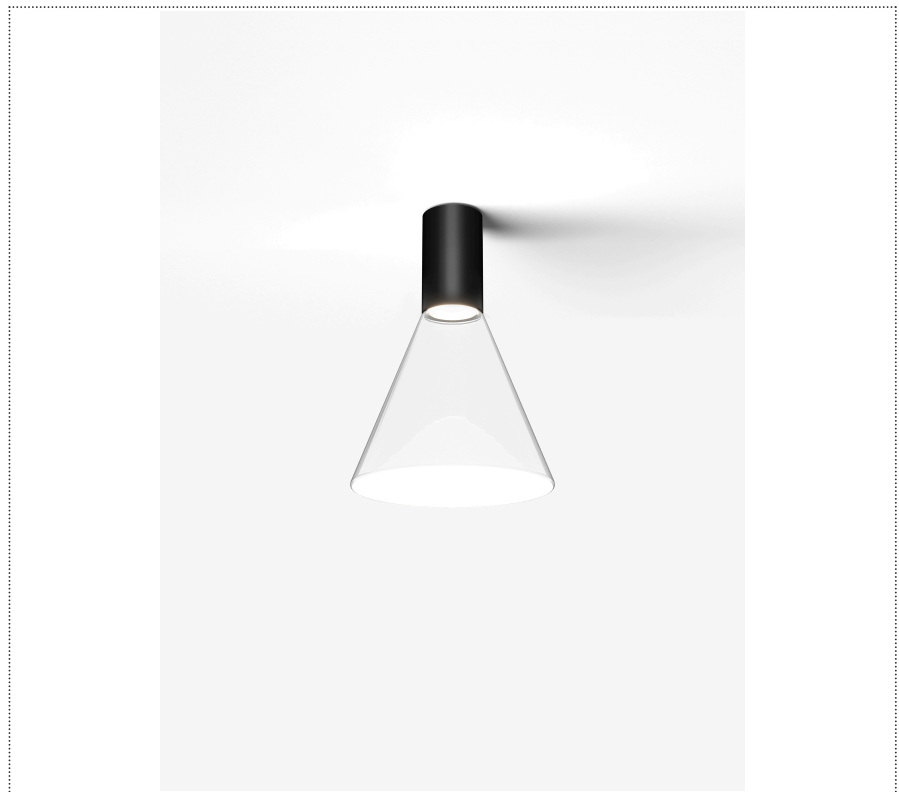

SOUVLAKI STANDALONE

FARETTO A PLAFONE CON DIFFUSORE IN VETRO

1SVH1 002 27 0L0

GENERAL

Ceiling

Surface

IP20

Lumen: 858

Interior

Glass: Glass conical

LED

MID POWER LED

2.700 K

CRI 90

300 mA SELV60

Macadam step 2

LED Life L80 B50 > 55.400 h

Classe Energetica: F

ELECTRICAL

300 mA SELV60

10,8 W

Classe 3

Driver not included