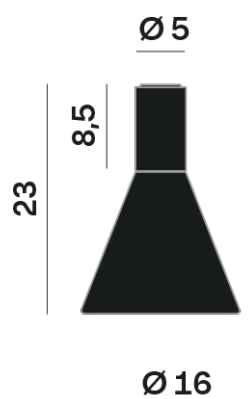

Lightning Type: Indirect

Light Distribution: Symmetric

COLOR

● 27, Rame opaco

Discover

Souvlaki

Conical