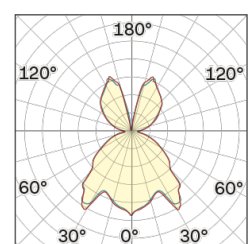

Lightning Type: Indirect

Light Distribution: Symmetric

COLOR

● 27, Rame opaco

Discover

Souvlaki

Conical