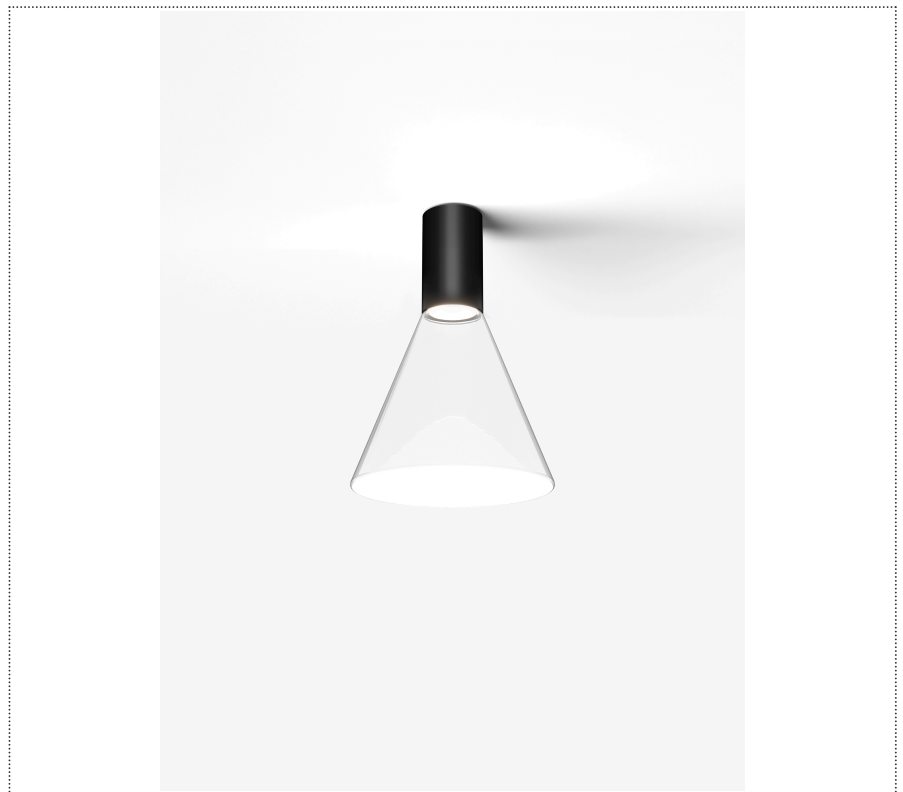

SOUVLAKI STANDALONE

FARETTO A PLAFONE CON DIFFUSORE IN VETRO

1SVH1 002 26 0L0

GENERAL

Ceiling

Surface

IP20

Lumen: 858

Interior

Glass: Glass conical

LED

MID POWER LED

2.700 K

CRI 90

300 mA SELV60

Macadam step 2

LED Life L80 B50 > 55.400 h

Classe Energetica: F

ELECTRICAL

300 mA SELV60

10,8 W

Classe 3

Driver not included