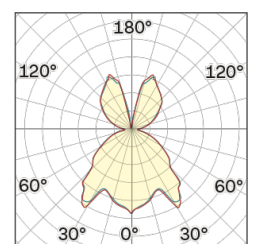

Lightning Type: Indirect

Light Distribution: Symmetric

COLOR

● 26, Bronzo opaco

Discover

Souvlaki

Conical