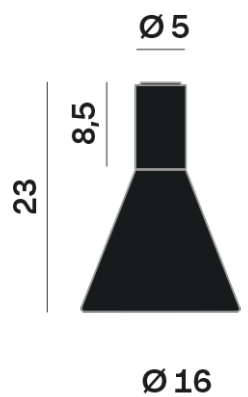

Lightning Type: Indirect

Light Distribution: Symmetric

COLOR

● 26, Bronzo opaco

Discover

Souvlaki

Conical