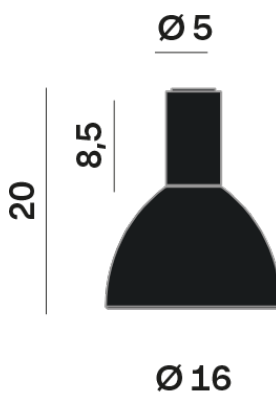

Interior

Glass: Glass semispherical

LED

MID POWER LED

3.000 K

CRI 90

300 mA SELV60

Macadam step 2

Lightning Type: Indirect

Light Distribution: Symmetric

COLOR

63, Bianco (opaco)

Discover
Souvlaki

Semispherical