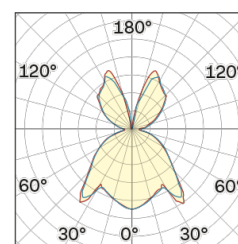

Lightning Type: Indirect

Light Distribution: Symmetric

COLOR

63, Bianco (opaco)

Discover
Souvlaki

Semispherical