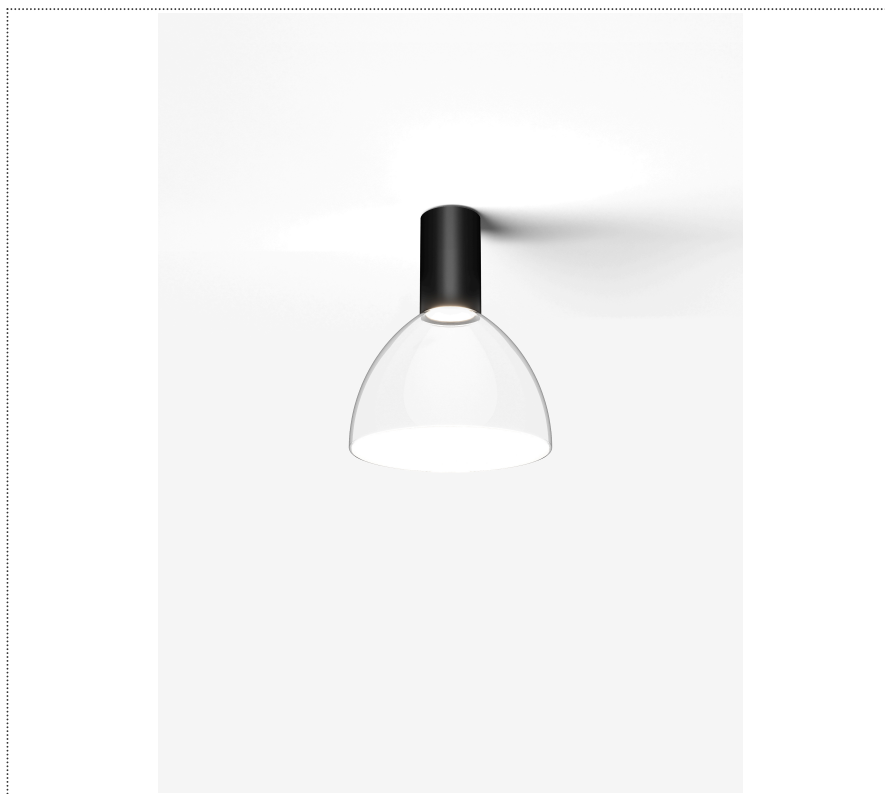

SOUVLAKI STANDALONE

FARETTO A PLAFONE CON DIFFUSORE IN VETRO

1SVH1 001 63 0L1

GENERAL

Ceiling

Surface

IP20

Lumen: 871

Interior

Glass: Glass semispherical

LED

MID POWER LED

3.000 K

CRI 90

300 mA SELV60

Macadam step 2

LED Life L80 B50 > 55.400 h

Classe Energetica: F

ELECTRICAL

300 mA SELV60

10,8 W

Classe 3

Driver not included