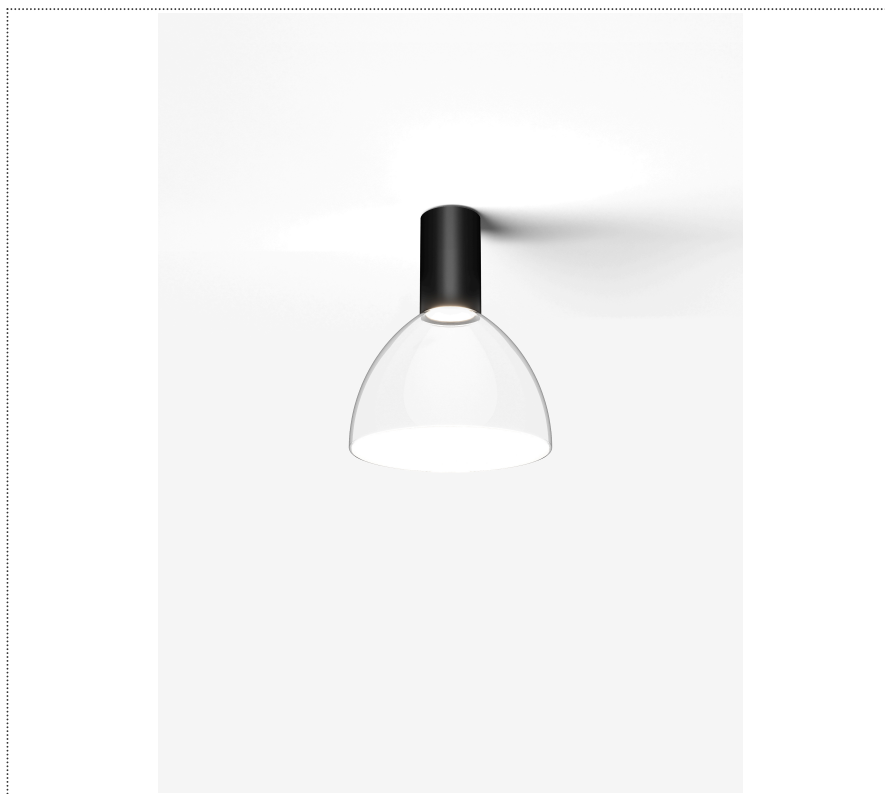

SOUVLAKI STANDALONE

FARETTO A PLAFONE CON DIFFUSORE IN VETRO

1SVH1 001 62 0L1

GENERAL

Ceiling

Surface

IP20

Lumen: 871

Interior

Glass: Glass semispherical

LED

MID POWER LED

3.000 K

CRI 90

300 mA SELV60

Macadam step 2

LED Life L80 B50 > 55.400 h

Classe Energetica: F

ELECTRICAL

300 mA SELV60

10,8 W

Classe 3

Driver not included