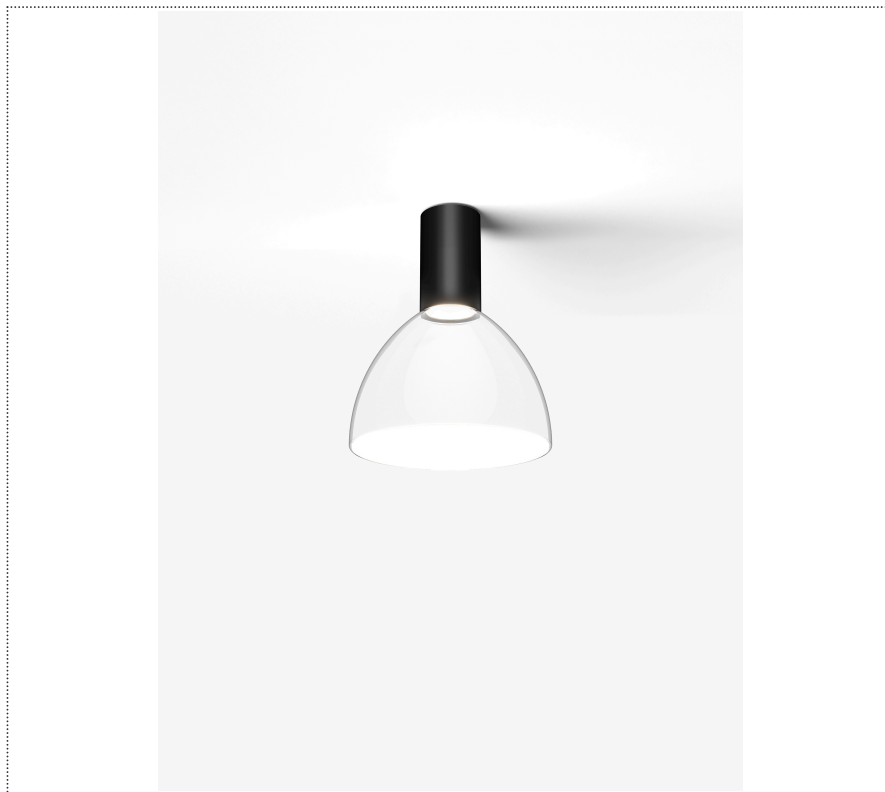

SOUVLAKI STANDALONE

FARETTO A PLAFONE CON DIFFUSORE IN VETRO

1SVH1 001 35 0L1

GENERAL

Ceiling

Surface

IP20

Lumen: 871

Interior

Glass: Glass semispherical

LED

MID POWER LED

3.000 K

CRI 90

300 mA SELV60

Macadam step 2

LED Life L80 B50 > 55.400 h

Classe Energetica: F

ELECTRICAL

300 mA SELV60

10,8 W

Classe 3

Driver not included