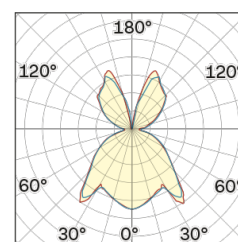

Lightning Type: Indirect

Light Distribution: Symmetric

COLOR

● 35, Nichel opaco

Discover
Souvlaki

Semispherical