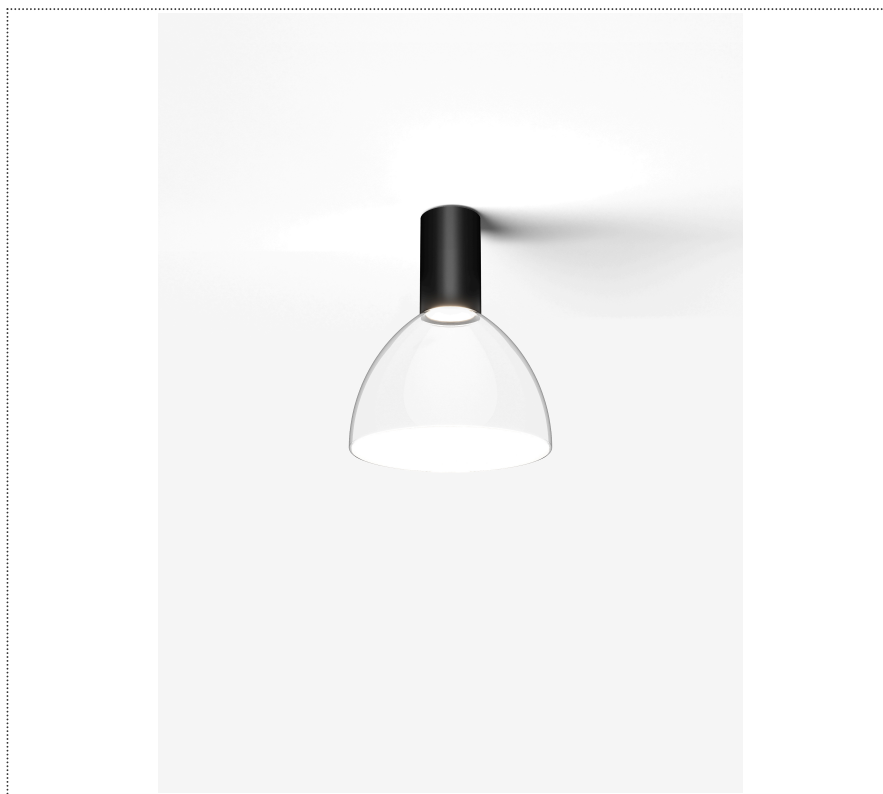

SOUVLAKI STANDALONE

FARETTO A PLAFONE CON DIFFUSORE IN VETRO

1SVH1 001 35 0L0

GENERAL

Ceiling

Surface

IP20

Lumen: 842

Interior

Glass: Glass semispherical

LED

MID POWER LED

2.700 K

CRI 90

300 mA SELV60

Macadam step 2

LED Life L80 B50 > 55.400 h

Classe Energetica: F

ELECTRICAL

300 mA SELV60

10,8 W

Classe 3

Driver not included