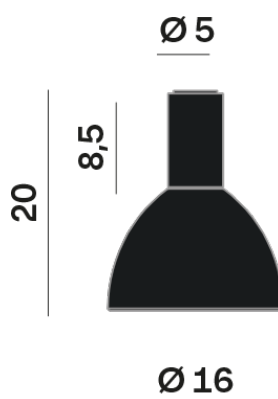

## OPTICAL | PHOTOMETRIC

Lightning Type: Indirect

Light Distribution: Symmetric

## COLOR

● 35, Nichel opaco

Discover  
Souvlaki

Semispherical