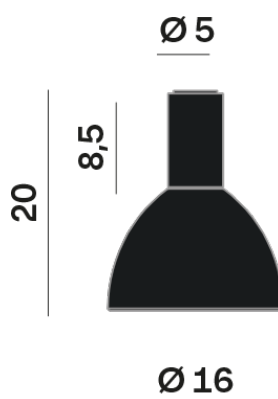

Interior

Glass: Glass semispherical

LED

MID POWER LED

3.000 K

CRI 90

300 mA SELV60

Macadam step 2

Lightning Type: Indirect

Light Distribution: Symmetric

COLOR

● 34, Oro opaco

Discover
Souvlaki

Semispherical