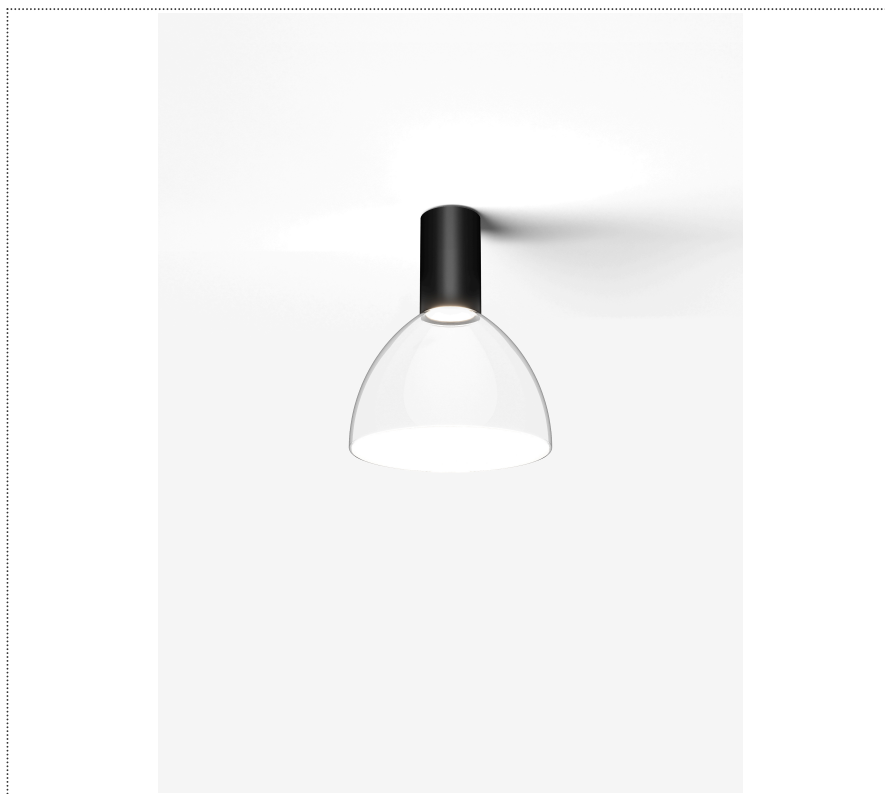

SOUVLAKI STANDALONE

FARETTO A PLAFONE CON DIFFUSORE IN VETRO

1SVH1 001 34 0L1

GENERAL

Ceiling

Surface

IP20

Lumen: 871

Interior

Glass: Glass semispherical

LED

MID POWER LED

3.000 K

CRI 90

300 mA SELV60

Macadam step 2

LED Life L80 B50 > 55.400 h

Classe Energetica: F

ELECTRICAL

300 mA SELV60

10,8 W

Classe 3

Driver not included