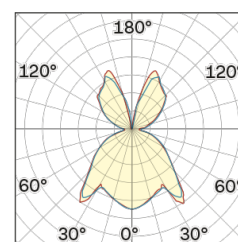

Lightning Type: Indirect

Light Distribution: Symmetric

COLOR

● 34, Oro opaco

Discover
Souvlaki

Semispherical