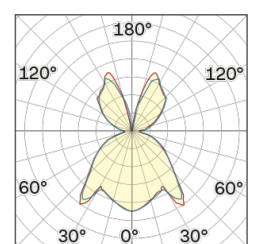

COLOR

● 34, Oro opaco

Discover

Souvlaki

Semispherical