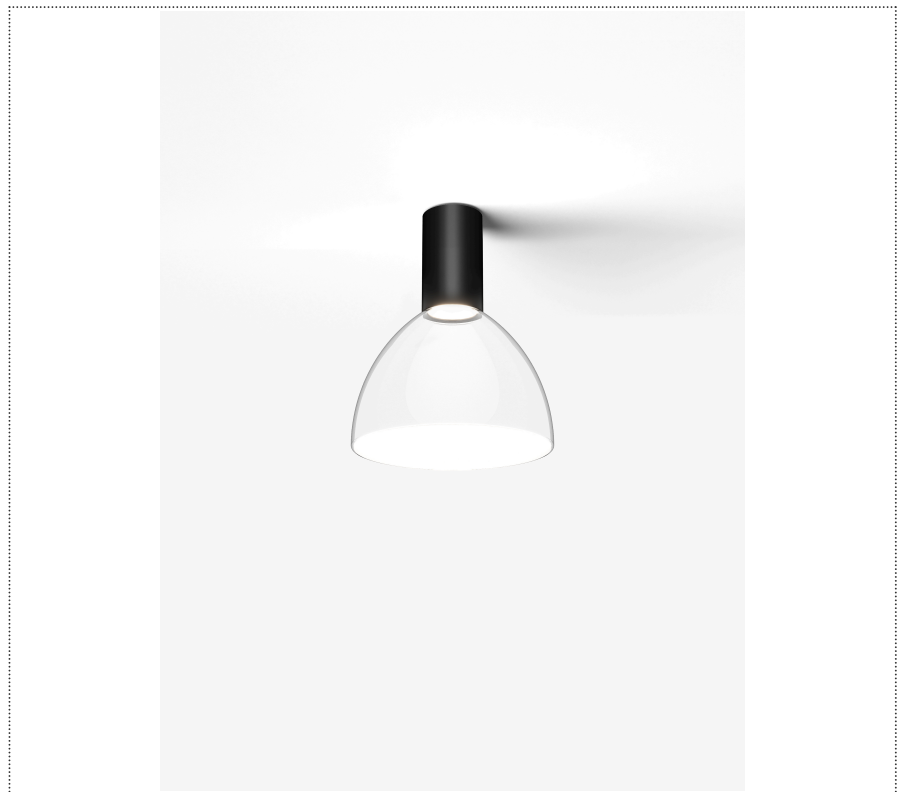

SOUVLAKI STANDALONE

FARETTO A PLAFONE CON DIFFUSORE IN VETRO

1SVH1 001 34 0L0

GENERAL

Ceiling

Surface

IP20

Lumen: 842

Interior

Glass: Glass semispherical

LED

MID POWER LED

2.700 K

CRI 90

300 mA SELV60

Macadam step 2

LED Life L80 B50 > 55.400 h

Classe Energetica: F

ELECTRICAL

300 mA SELV60

10,8 W

Classe 3

Driver not included