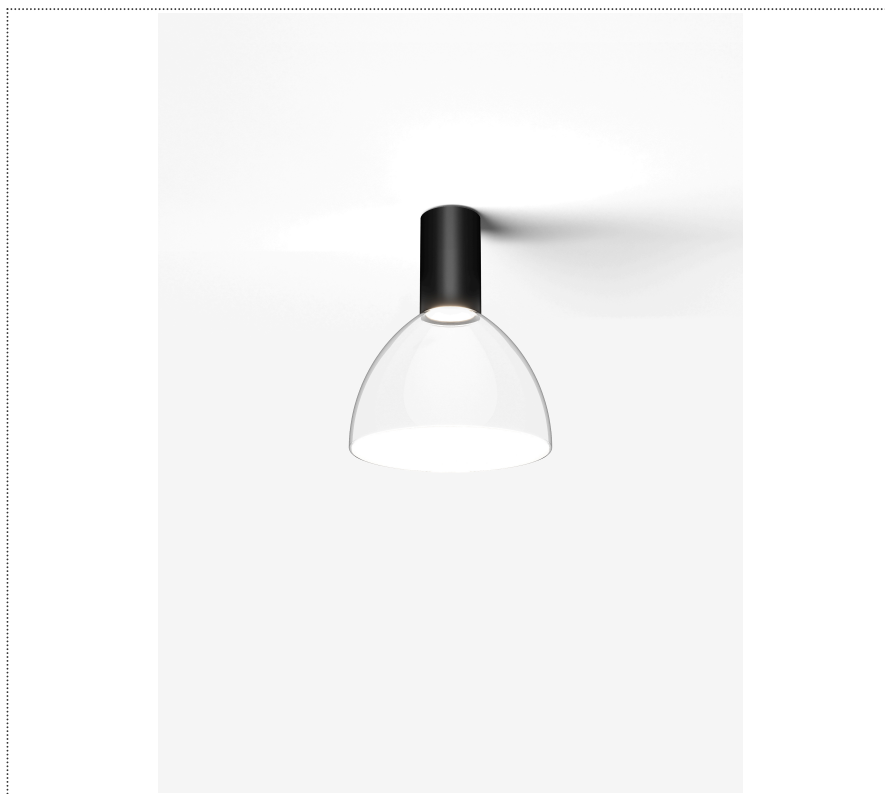

SOUVLAKI STANDALONE

FARETTO A PLAFONE CON DIFFUSORE IN VETRO

1SVH1 001 32 0L1

GENERAL

Ceiling

Surface

IP20

Lumen: 871

Interior

Glass: Glass semispherical

LED

MID POWER LED

3.000 K

CRI 90

300 mA SELV60

Macadam step 2

LED Life L80 B50 > 55.400 h

Classe Energetica: F

ELECTRICAL

300 mA SELV60

10,8 W

Classe 3

Driver not included