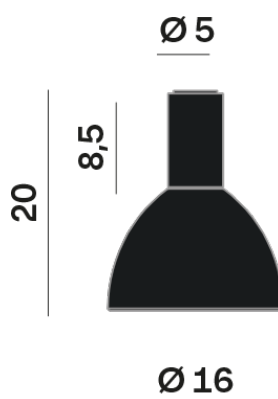

COLOR

● 32, Canna di fucile

Discover
Souvlaki

Semispherical