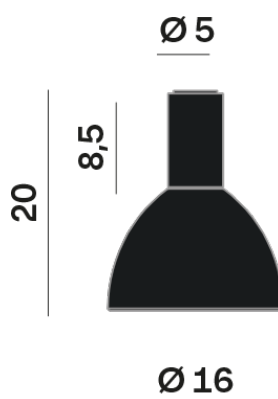

## OPTICAL | PHOTOMETRIC

Lightning Type: Indirect

Light Distribution: Symmetric

## COLOR

● 27, Rame opaco

Discover  
Souvlaki

Semispherical