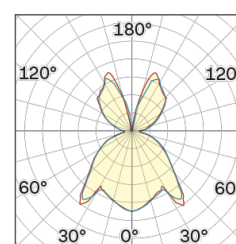

COLOR

● 27, Rame opaco

Discover
Souvlaki

Semispherical