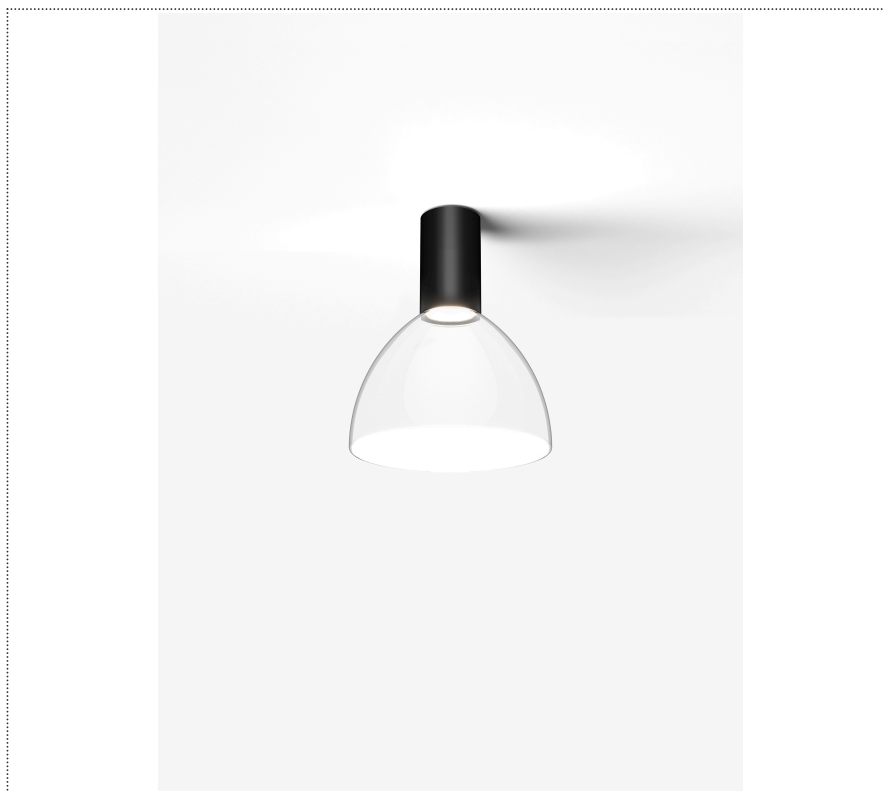

SOUVLAKI STANDALONE

FARETTO A PLAFONE CON DIFFUSORE IN VETRO

1SVH1 001 27 0L1

GENERAL

Ceiling

Surface

IP20

Lumen: 871

Interior

Glass: Glass semispherical

LED

MID POWER LED

3.000 K

CRI 90

300 mA SELV60

Macadam step 2

LED Life L80 B50 > 55.400 h

Classe Energetica: F

ELECTRICAL

300 mA SELV60

10,8 W

Classe 3

Driver not included