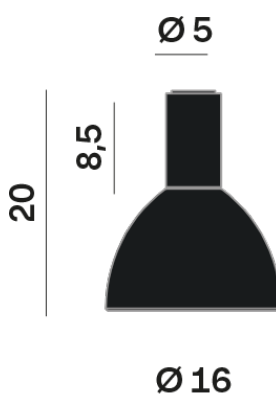

COLOR

● 27, Rame opaco

Discover
Souvlaki

Semispherical