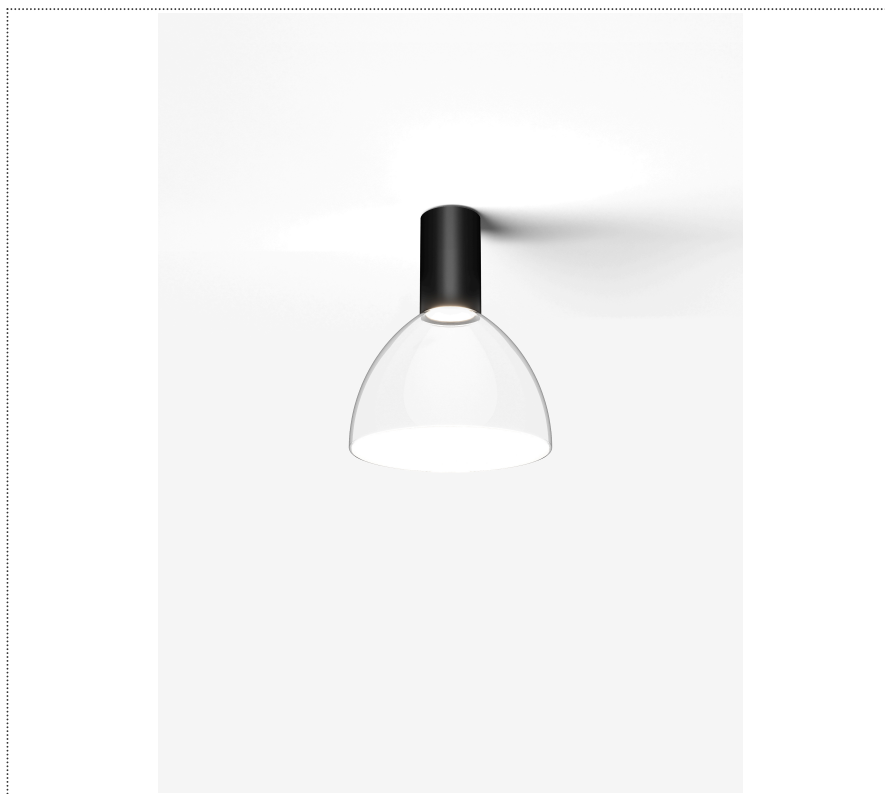

SOUVLAKI STANDALONE

FARETTO A PLAFONE CON DIFFUSORE IN VETRO

1SVH1 001 27 0L0

GENERAL

Ceiling

Surface

IP20

Lumen: 842

Interior

Glass: Glass semispherical

LED

MID POWER LED

2.700 K

CRI 90

300 mA SELV60

Macadam step 2

LED Life L80 B50 > 55.400 h

Classe Energetica: F

ELECTRICAL

300 mA SELV60

10,8 W

Classe 3

Driver not included