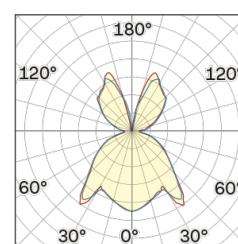

Lightning Type: Indirect

Light Distribution: Symmetric

COLOR

● 26, Bronzo opaco

Discover
Souvlaki

Semispherical