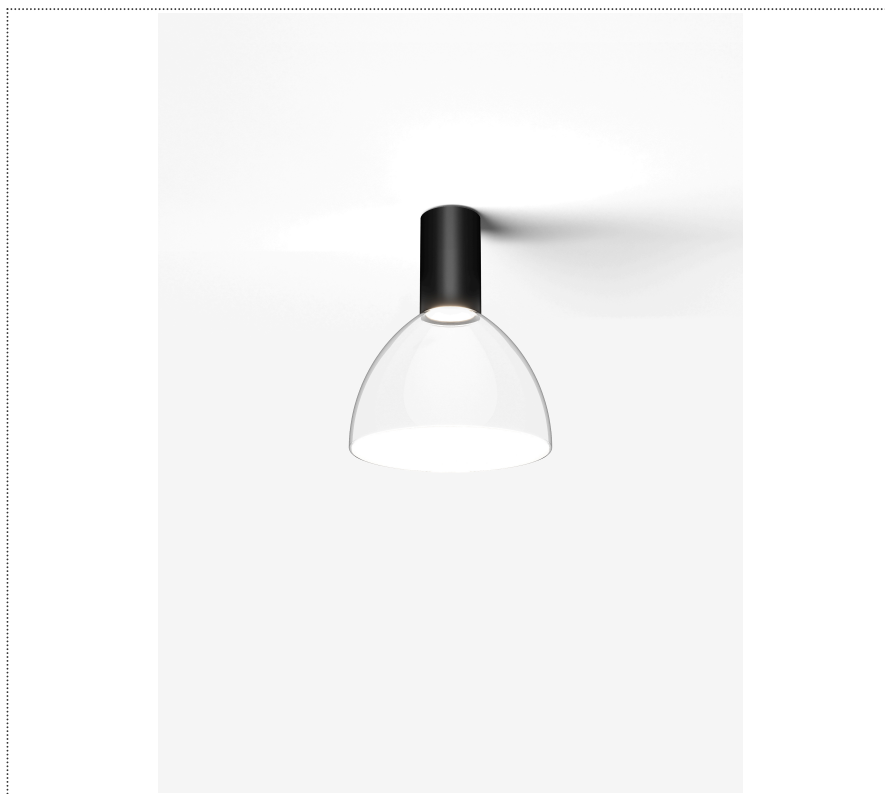

SOUVLAKI STANDALONE

FARETTO A PLAFONE CON DIFFUSORE IN VETRO

1SVH1 001 26 0L1

GENERAL

Ceiling

Surface

IP20

Lumen: 871

Interior

Glass: Glass semispherical

LED

MID POWER LED

3.000 K

CRI 90

300 mA SELV60

Macadam step 2

LED Life L80 B50 > 55.400 h

Classe Energetica: F

ELECTRICAL

300 mA SELV60

10,8 W

Classe 3

Driver not included