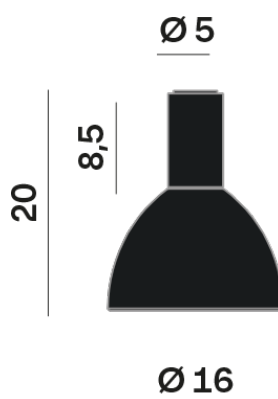

Interior

Glass: Glass semispherical

LED

MID POWER LED

3.000 K

CRI 90

300 mA SELV60

Macadam step 2

Lightning Type: Indirect

Light Distribution: Symmetric

COLOR

● 26, Bronzo opaco

Discover
Souvlaki

Semispherical