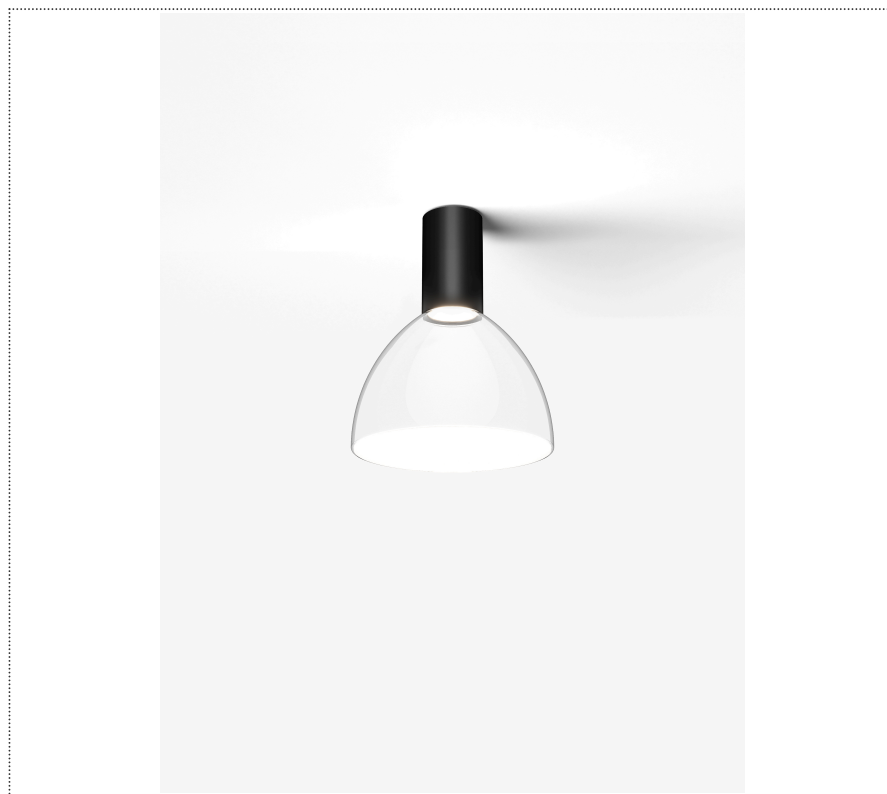

SOUVLAKI STANDALONE

FARETTO A PLAFONE CON DIFFUSORE IN VETRO

1SVH1 001 26 0L0

GENERAL

Ceiling

Surface

IP20

Lumen: 842

Interior

Glass: Glass semispherical

LED

MID POWER LED

2.700 K

CRI 90

300 mA SELV60

Macadam step 2

LED Life L80 B50 > 55.400 h

Classe Energetica: F

ELECTRICAL

300 mA SELV60

10,8 W

Classe 3

Driver not included