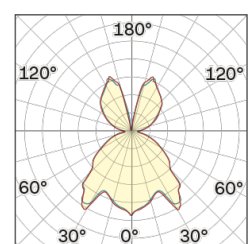

Lightning Type: Indirect

Light Distribution: Symmetric

COLOR

● 62, Nero (opaco)

Discover

Souvlaki

Conical