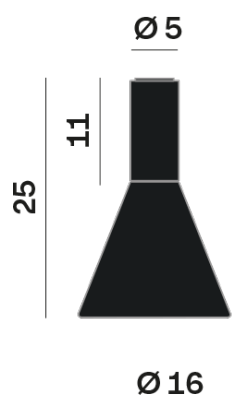

Lightning Type: Indirect

Light Distribution: Symmetric

COLOR

● 62, Nero (opaco)

Discover

Souvlaki

Conical