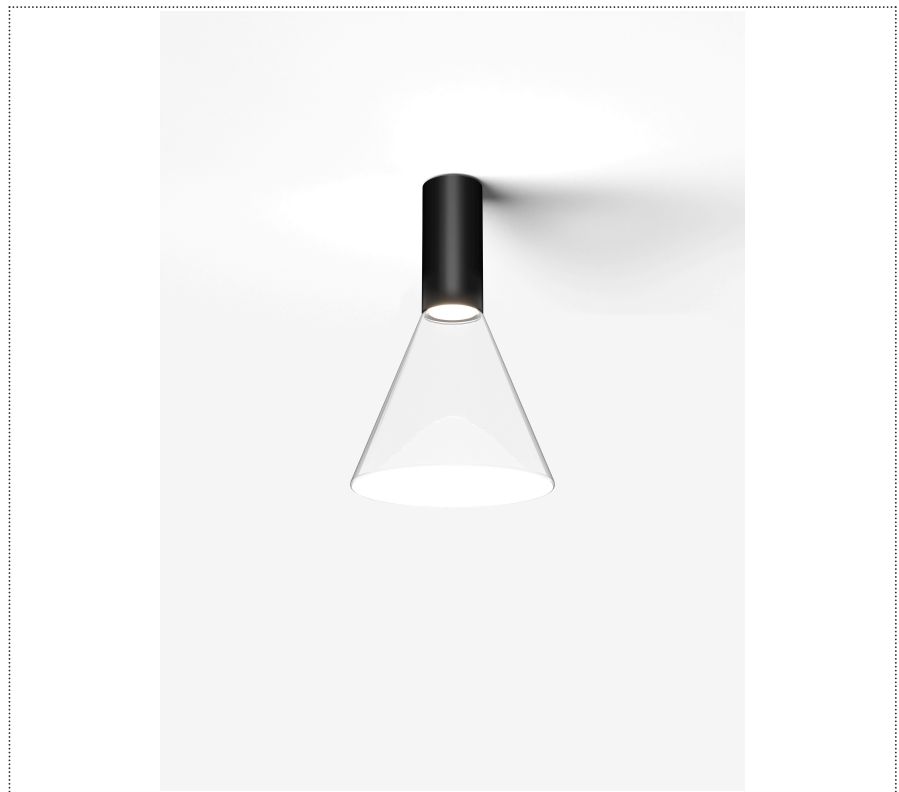

SOUVLAKI STANDALONE

FARETTO A PLAFONE CON DIFFUSORE IN VETRO E DRIVER INTEGRATO

1SVH2 002 62 ZL1

GENERAL

Ceiling

Surface

IP20

Lumen: 739

Interior

Glass: Glass conical

LED

MID POWER LED

3.000 K

CRI 90

220- 240V 50Hz

Macadam step 2

LED Life L80 B50 > 55.400 h

Classe Energetica: F

ELECTRICAL

220- 240V 50Hz

9,5 W

Classe 1

Driver included