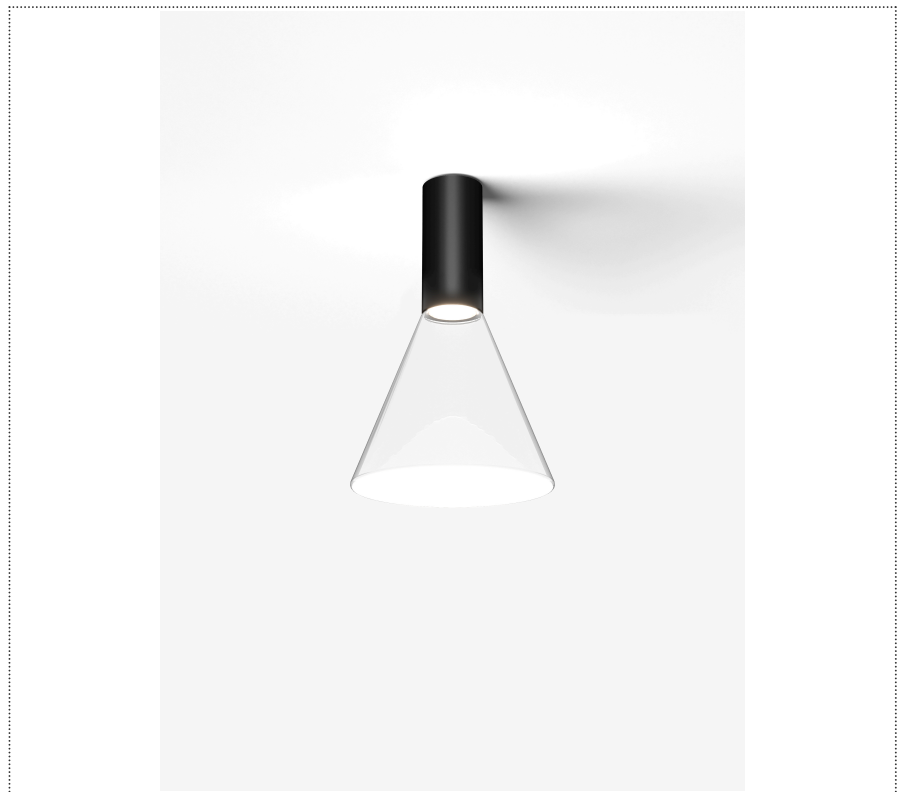

SOUVLAKI STANDALONE

FARETTO A PLAFONE CON DIFFUSORE IN VETRO E DRIVER INTEGRATO

1SVH2 002 35 ZL1

GENERAL

Ceiling

Surface

IP20

Lumen: 739

Interior

Glass: Glass conical

LED

MID POWER LED

3.000 K

CRI 90

220- 240V 50Hz

Macadam step 2

LED Life L80 B50 > 55.400 h

Classe Energetica: F

ELECTRICAL

220- 240V 50Hz

9,5 W

Classe 1

Driver included