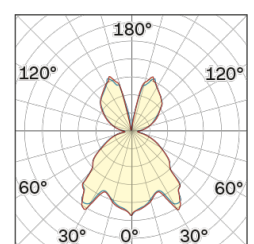

COLOR

● 35, Nichel opaco

Discover

Souvlaki

Conical