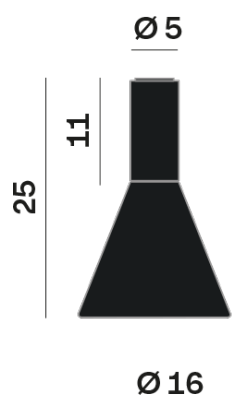

## OPTICAL | PHOTOMETRIC

Lightning Type: Indirect

Light Distribution: Symmetric

## COLOR

● 35, Nichel opaco

Discover

Souvlaki

Conical