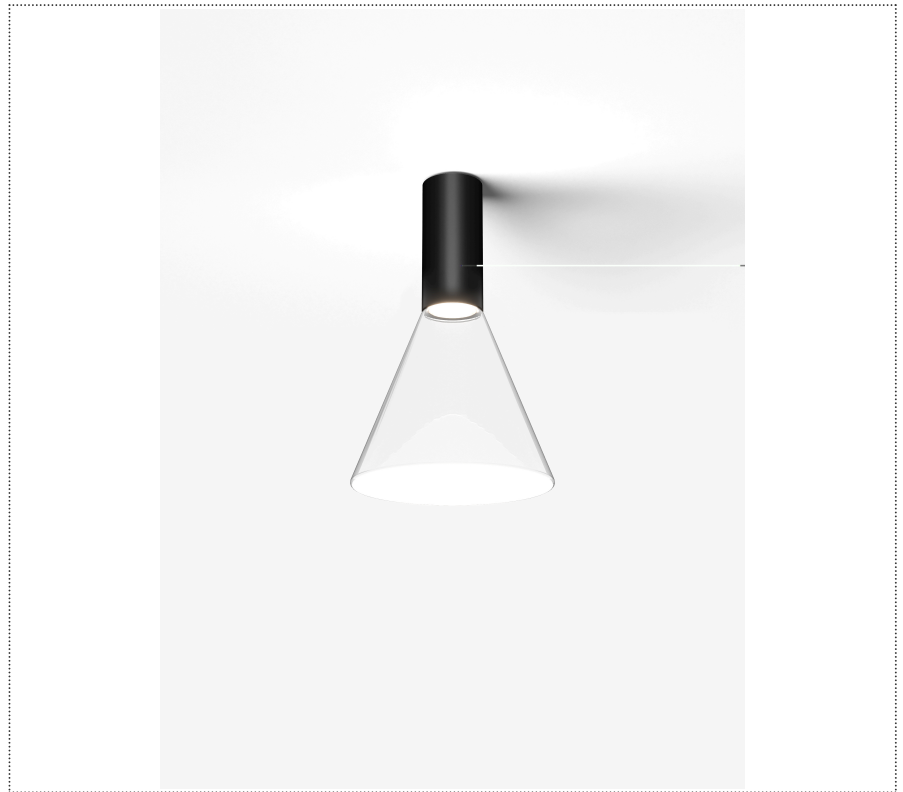

SOUVLAKI STANDALONE

FARETTO A PLAFONE CON DIFFUSORE IN VETRO E DRIVER INTEGRATO

1SVH2 002 35 ZL0

GENERAL

Ceiling

Surface

IP20

Lumen: 715

Interior

Glass: Glass conical

LED

MID POWER LED

2.700 K

CRI 90

220- 240V 50Hz

Macadam step 2

LED Life L80 B50 > 55.400 h

Classe Energetica: F

ELECTRICAL

220- 240V 50Hz

9,5 W

Classe 1

Driver included