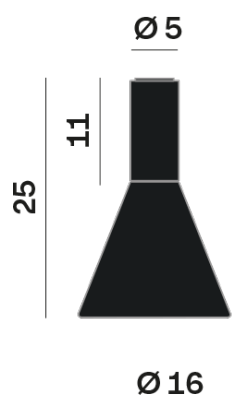

Lightning Type: Indirect

Light Distribution: Symmetric

COLOR

● 35, Nichel opaco

Discover

Souvlaki

Conical