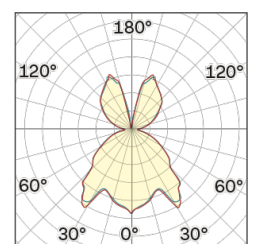

Lightning Type: Indirect

Light Distribution: Symmetric

COLOR

● 35, Nichel opaco

Discover

Souvlaki

Conical