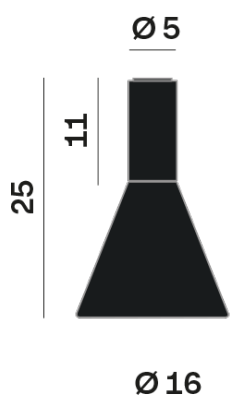

Lightning Type: Indirect

Light Distribution: Symmetric

COLOR

● 34, Oro opaco

Discover
Souvlaki

Conical