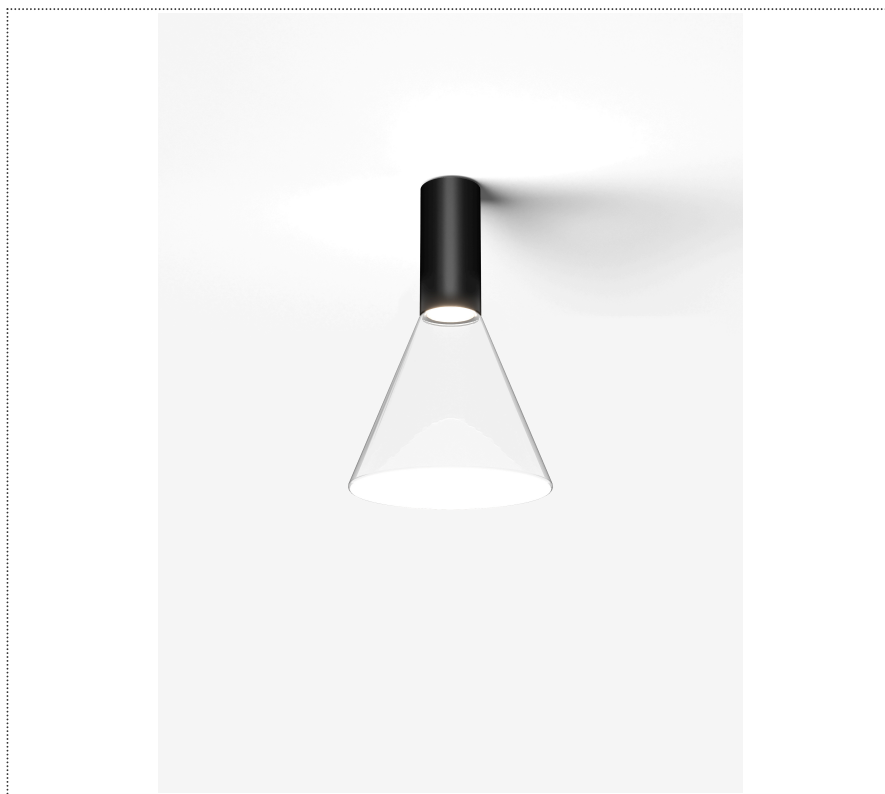

SOUVLAKI STANDALONE

FARETTO A PLAFONE CON DIFFUSORE IN VETRO E DRIVER INTEGRATO

1SVH2 002 34 ZL1

GENERAL

Ceiling

Surface

IP20

Lumen: 739

Interior

Glass: Glass conical

LED

MID POWER LED

3.000 K

CRI 90

220- 240V 50Hz

Macadam step 2

LED Life L80 B50 > 55.400 h

Classe Energetica: F

ELECTRICAL

220- 240V 50Hz

9,5 W

Classe 1

Driver included