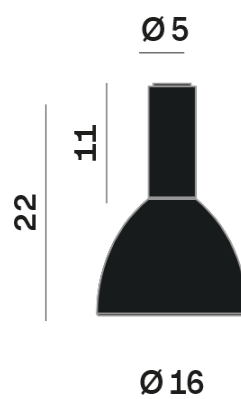

Lightning Type: Indirect

Light Distribution: Symmetric

COLOR

● 27, Rame opaco

Discover

Souvlaki

Semispherical