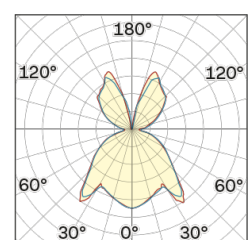

Lightning Type: Indirect

Light Distribution: Symmetric

COLOR

● 27, Rame opaco

Discover

Souvlaki

Semispherical