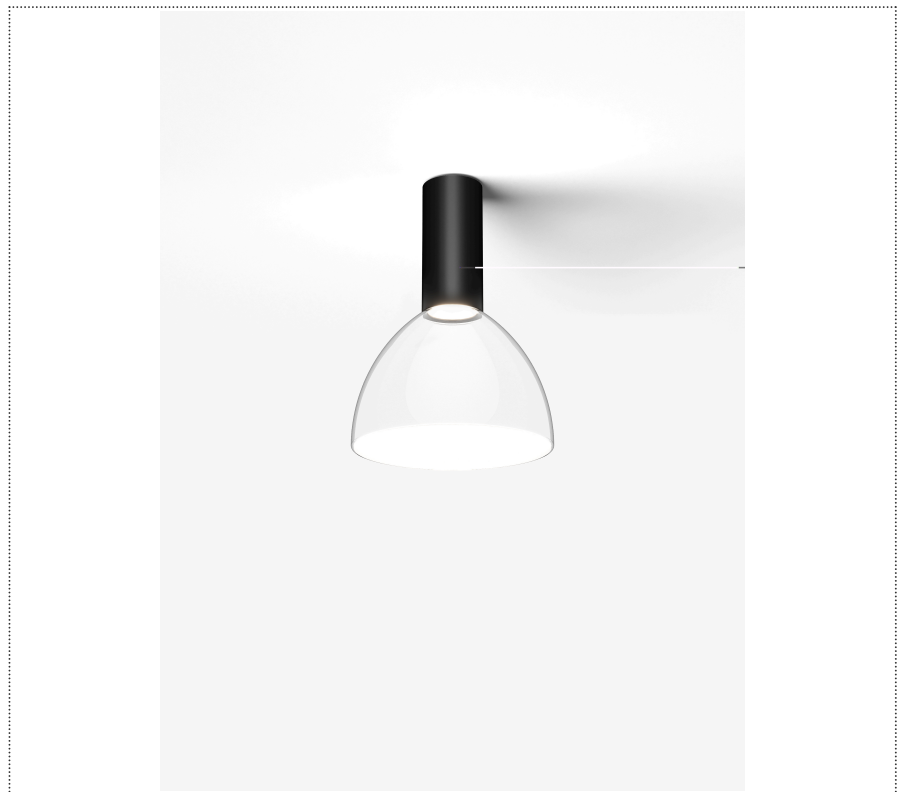

SOUVLAKI STANDALONE

FARETTO A PLAFONE CON DIFFUSORE IN VETRO E DRIVER INTEGRATO

1SVH2 002 27 ZL1

GENERAL

Ceiling

Surface

IP20

Lumen: 739

Interior

Glass: Glass conical

LED

MID POWER LED

3.000 K

CRI 90

220- 240V 50Hz

Macadam step 2

LED Life L80 B50 > 55.400 h

Classe Energetica: F

ELECTRICAL

220- 240V 50Hz

9,5 W

Classe 1

Driver included