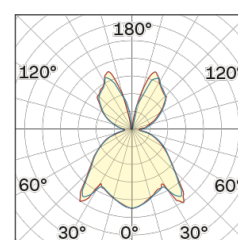

COLOR

● 27, Rame opaco

Discover

Souvlaki

Semispherical