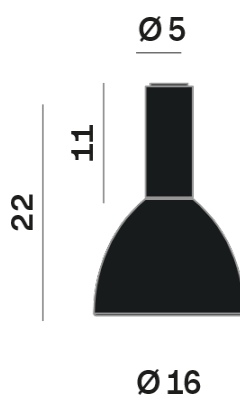

COLOR

● 27, Rame opaco

Discover

Souvlaki

Semispherical