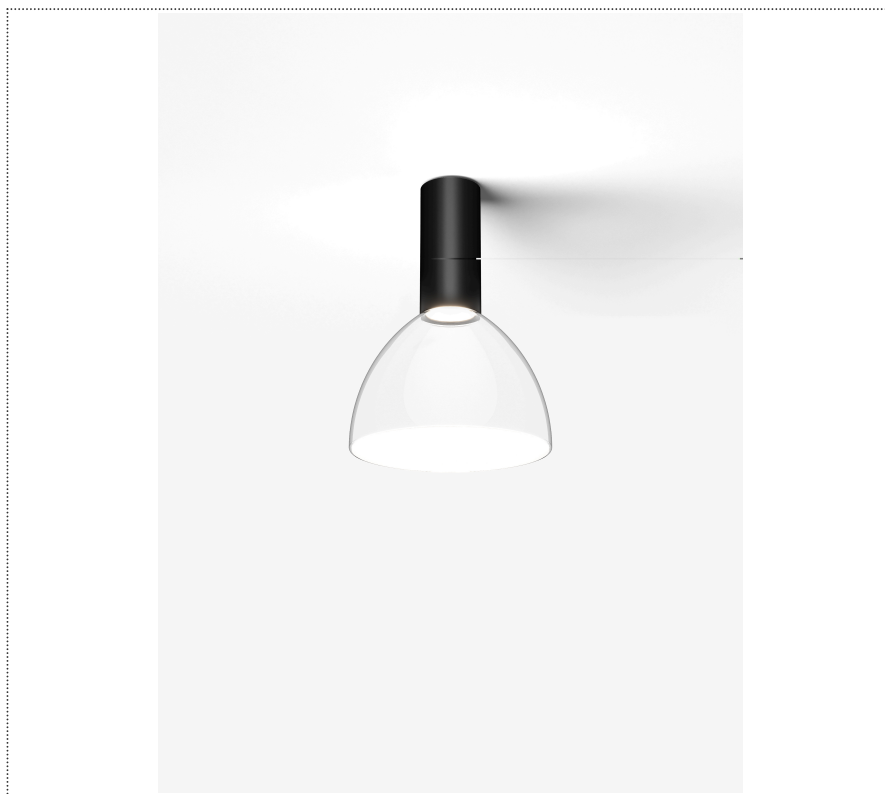

SOUVLAKI STANDALONE

FARETTO A PLAFONE CON DIFFUSORE IN VETRO E DRIVER INTEGRATO

1SVH2 002 27 ZL0

GENERAL

Ceiling

Surface

IP20

Lumen: 715

Interior

Glass: Glass conical

LED

MID POWER LED

2.700 K

CRI 90

220- 240V 50Hz

Macadam step 2

LED Life L80 B50 > 55.400 h

Classe Energetica: F

ELECTRICAL

220- 240V 50Hz

9,5 W

Classe 1

Driver included