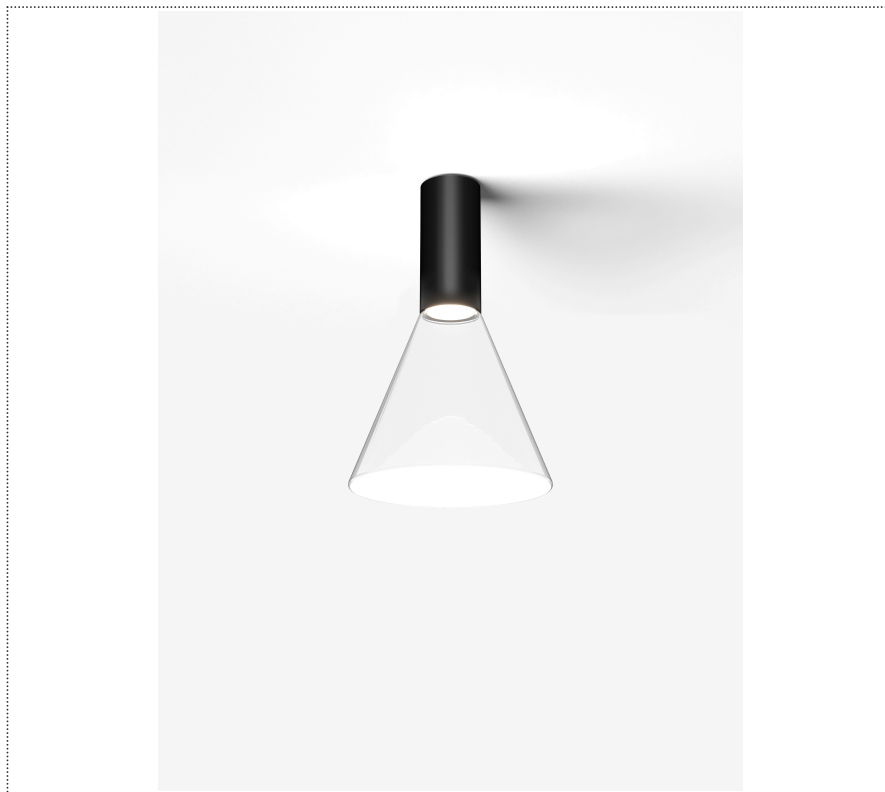

SOUVLAKI STANDALONE

FARETTO A PLAFONE CON DIFFUSORE IN VETRO E DRIVER INTEGRATO

1SVH2 002 26 ZL1

GENERAL

Ceiling

Surface

IP20

Lumen: 739

Interior

Glass: Glass conical

LED

MID POWER LED

3.000 K

CRI 90

220- 240V 50Hz

Macadam step 2

LED Life L80 B50 > 55.400 h

Classe Energetica: F

ELECTRICAL

220- 240V 50Hz

9,5 W

Classe 1

Driver included