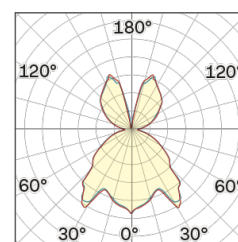

Lightning Type: Indirect

Light Distribution: Symmetric

COLOR

● 26, Bronzo opaco

Discover
Souvlaki

Conical