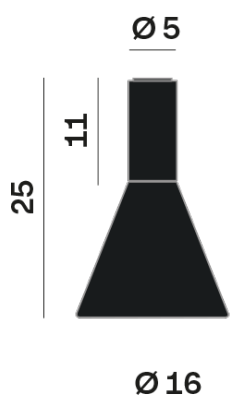

Lightning Type: Indirect

Light Distribution: Symmetric

COLOR

● 26, Bronzo opaco

Discover
Souvlaki

Conical