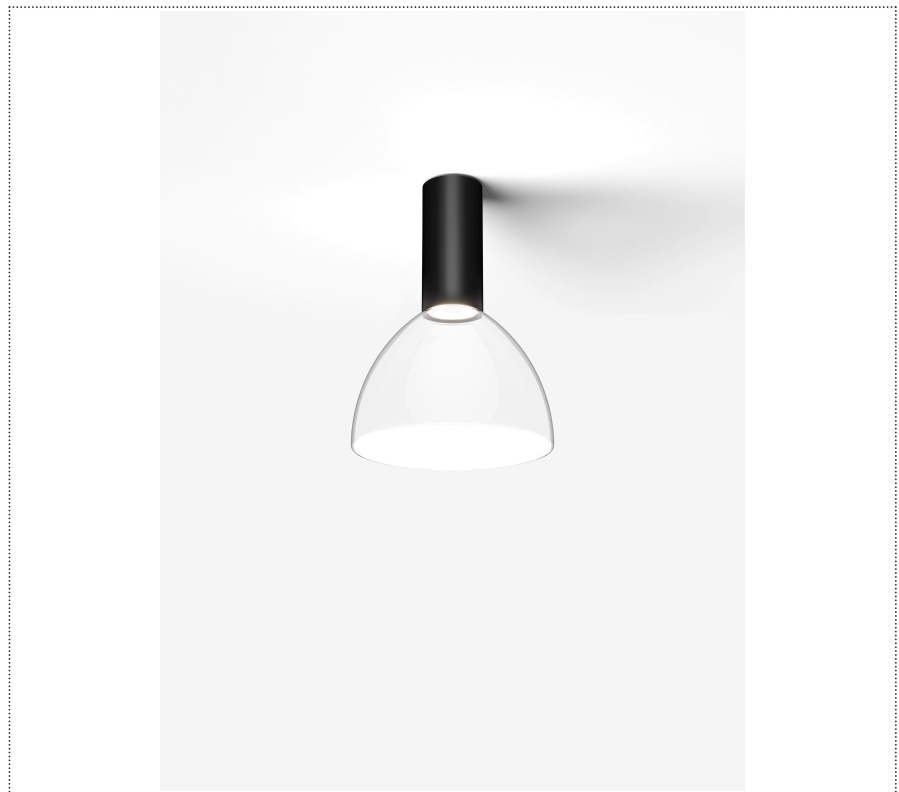

SOUVLAKI STANDALONE

FARETTO A PLAFONE CON DIFFUSORE IN VETRO E DRIVER INTEGRATO

1SVH2 001 34 ZL1

GENERAL

Ceiling

Surface

IP20

Lumen: 726

Interior

Glass: Glass semispherical

LED

MID POWER LED

3.000 K

CRI 90

220- 240V 50Hz

Macadam step 2

LED Life L80 B50 > 55.400 h

Classe Energetica: F

ELECTRICAL

220- 240V 50Hz

9,5 W

Classe 1

Driver included