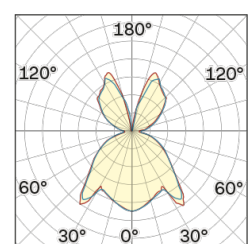

Lightning Type: Indirect

Light Distribution: Symmetric

COLOR

● 34, Oro opaco

Discover

Souvlaki

Semispherical