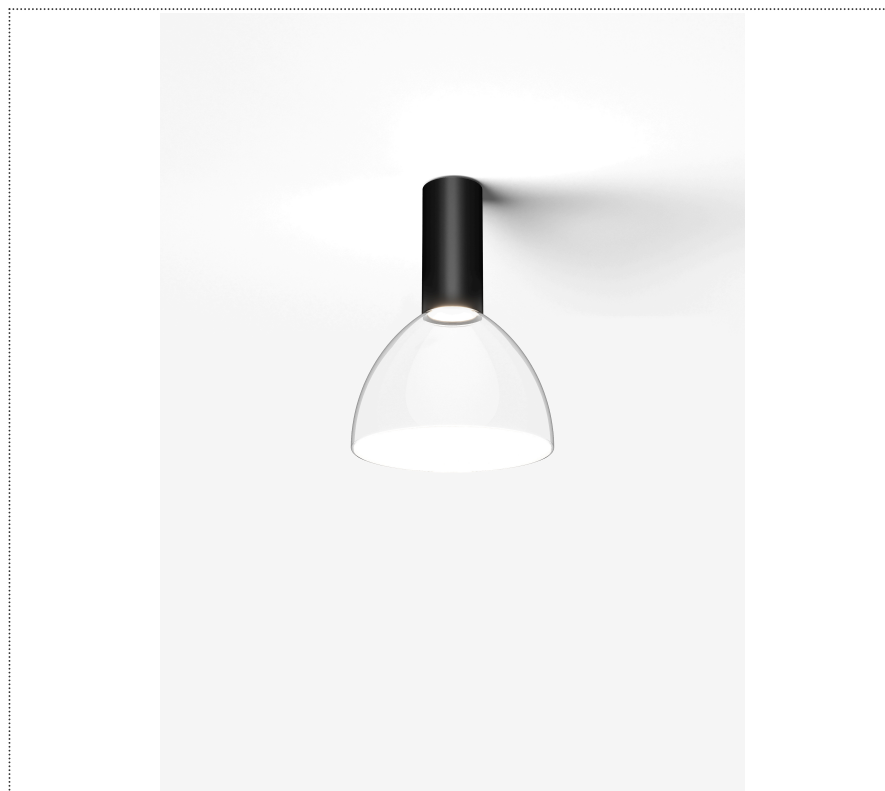

SOUVLAKI STANDALONE

FARETTO A PLAFONE CON DIFFUSORE IN VETRO E DRIVER INTEGRATO

1SVH2 001 34 ZL0

GENERAL

Ceiling

Surface

IP20

Lumen: 702

Interior

Glass: Glass semispherical

LED

MID POWER LED

2.700 K

CRI 90

220- 240V 50Hz

Macadam step 2

LED Life L80 B50 > 55.400 h

Classe Energetica: F

ELECTRICAL

220- 240V 50Hz

9,5 W

Classe 1

Driver included