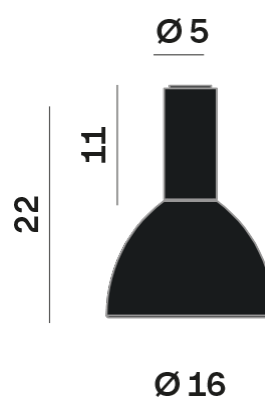

Interior

Glass: Glass semispherical

LED

MID POWER LED

2.700 K

CRI 90

220- 240V 50Hz

Macadam step 2

Lightning Type: Indirect

Light Distribution: Symmetric

COLOR

● 34, Oro opaco

Discover

Souvlaki

Semispherical