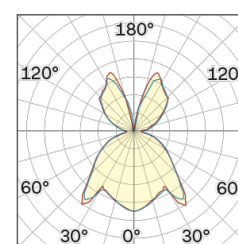

Lightning Type: Indirect

Light Distribution: Symmetric

COLOR

● 34, Oro opaco

Discover

Souvlaki

Semispherical